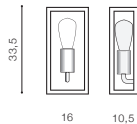

NIKLAS WALL bulb not included

voltage: 230V	E27 1x MAX 40W	
IP44		
	installation place	<input type="checkbox"/>

COLOUR / NEW INDEX NO.

■ BLACK (BK) **AZ4486**

NIKLAS 2 WALL bulb included

voltage: 230V	E27 2x MAX 40W	
IP44		
	installation place	<input type="checkbox"/>