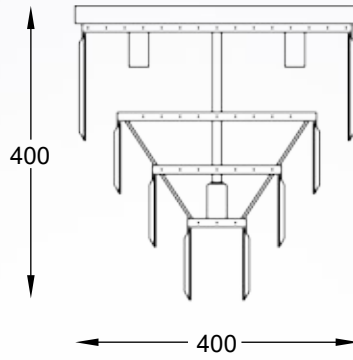

**AMEDEO**  
Ceiling lamp  
**FC17106/4+1-GLD**  
5xE14 MAX 40W  
clear crystal glass  
gold body

**AMEDEO**  
Ceiling lamp  
**FC17106/4+1-CHR**  
5xE14 MAX 40W  
clear crystal glass  
chrome body

**AMEDEO**  
Wall lamp  
**17106/2W-GLD**  
2xE14 MAX 40W  
clear crystal glass  
gold body

**AMEDEO**  
Wall lamp  
**17106/2W-CHR**  
2xE14 MAX 40W  
clear crystal glass  
chrome body