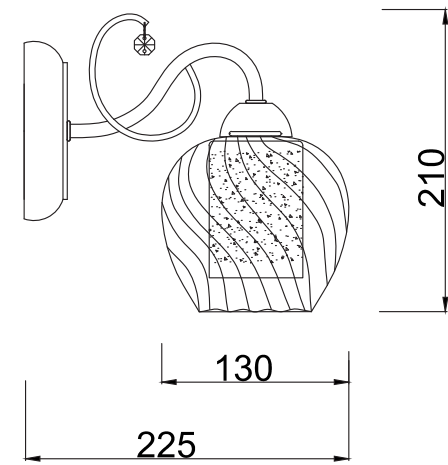

# INSTRUCTION

MODEL: FR2663-WL-01-CH

1 X E14 (40W)

FREYA-LIGHT.COM