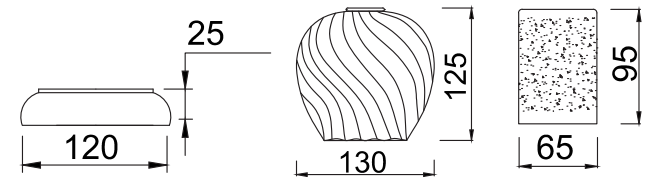

# INSTRUCTION

MODEL: FR2663-WL-01-CH

1 X E14 (40W)

FREYA-LIGHT.COM