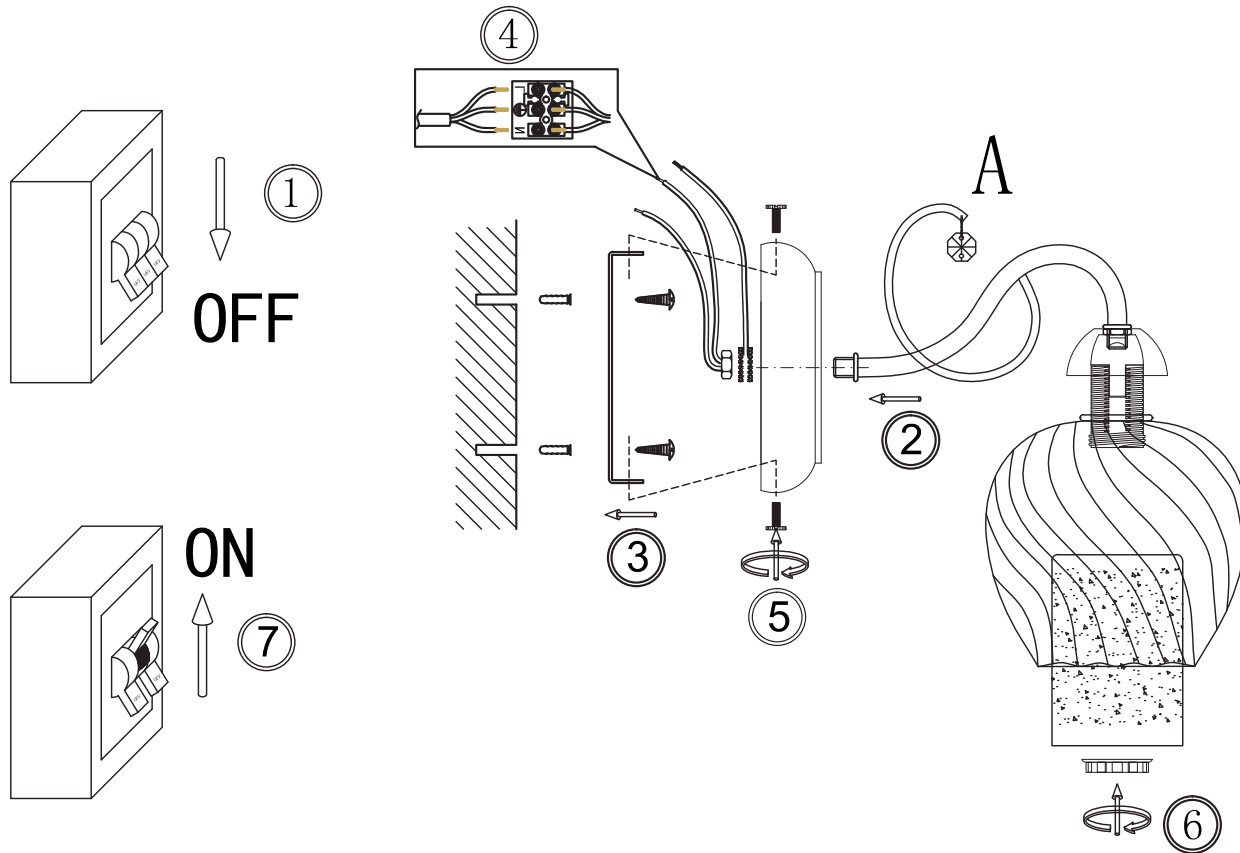

# INSTRUCTION

MODEL: FR2663-WL-01-CH

1 X E14 (40W)

FREYA-LIGHT.COM