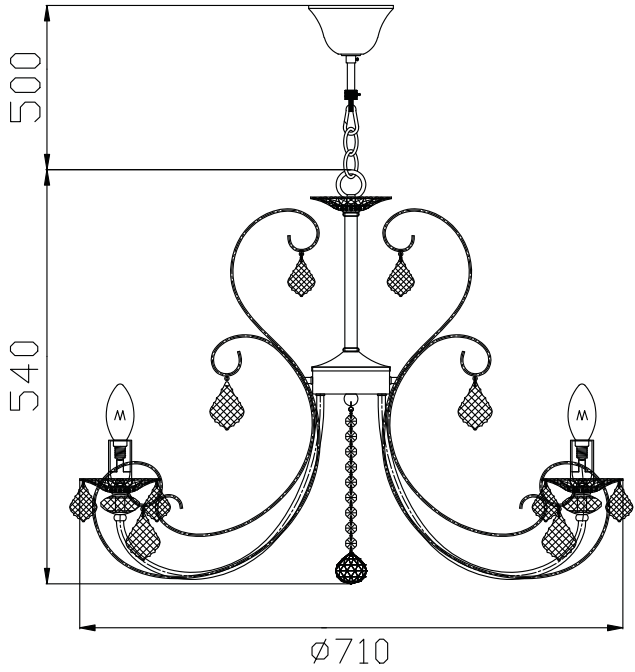

# Instruction

Collection: Elegant  
 Series: Princess  
 Model: ARM270-08-R  
 Suspended

- A = 8
- B = 8
- C = 8
- D = 32
- E = 1

  
 8 x E14 (60w)

**MAYTONI**  
 DECORATIVE LIGHTING  
[www.maytoni.de](http://www.maytoni.de)