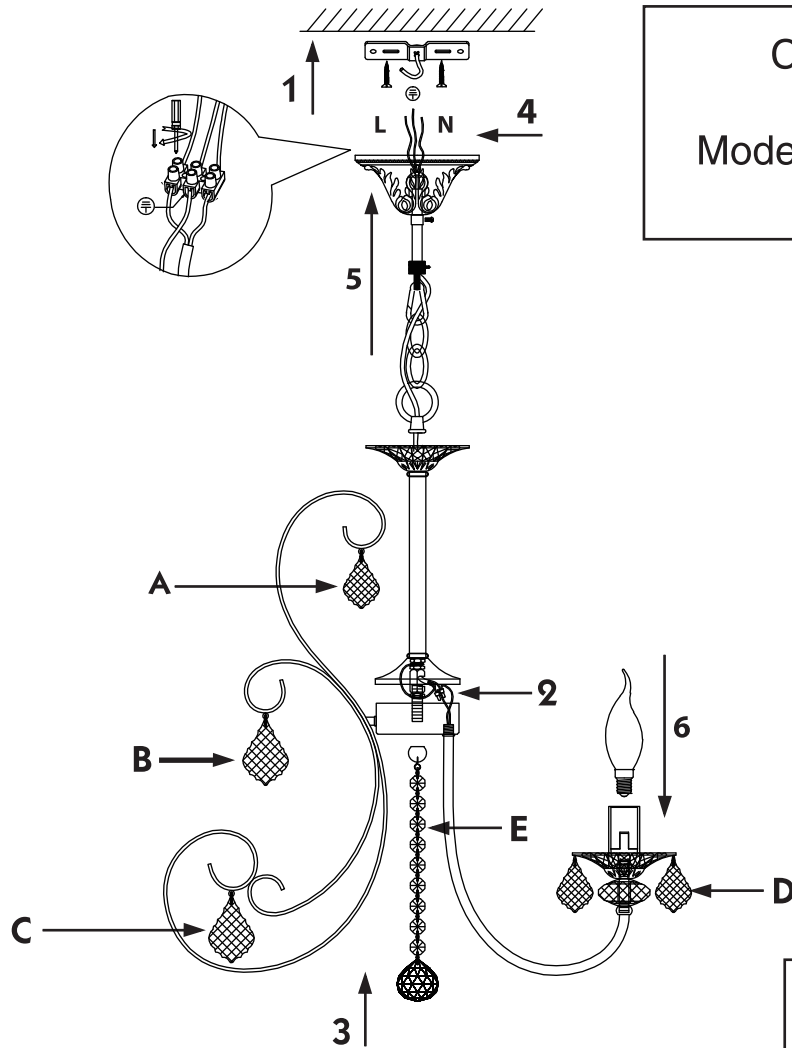

# Instruction

Collection: Elegant  
 Series: Princess  
 Model: ARM270-08-R  
 Suspended

- A = 8
- B = 8
- C = 8
- D = 32
- E = 1

  
 8 x E14 (60w)

**MAYTONI**  
 DECORATIVE LIGHTING  
[www.maytoni.de](http://www.maytoni.de)