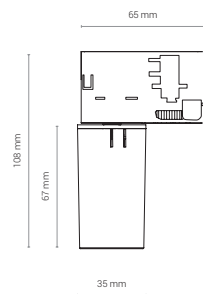

CTLS ADAPTER FOR  
CAMELEON SYSTEM  
8281 BL

## CTLS ADAPTER FOR CAMELEON SYSTEM

ABS / ABS / ABS

8282 ○ WH 8281 ● BL

zastosuj z / works with / применять с  
CAMELEON SYSTEM

PDF CAMELEON SYSTEM

▶ CAMELEON SYSTEM