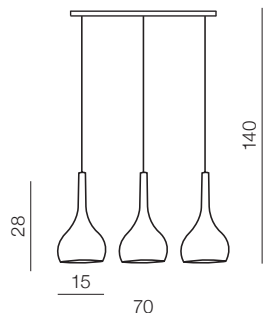

Soul 1

- ① AZ1652 (chrome)
- ② AZ0272 (white)
- ③ AZ0273 (black)

E27 1x 60W
iron/glass

Soul 3

- ① AZ1655 (chrome)
- ② AZ0275 (white)
- ③ AZ0276 (black)

E27 3x 40W
iron/glass

① CHROME

② WHITE

③ BLACK