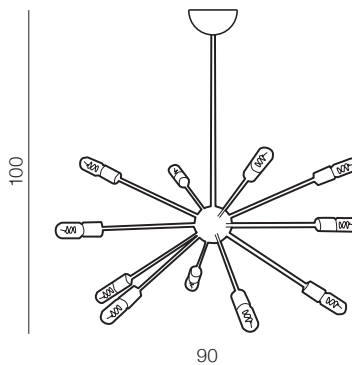

Orbit

204

1 BLACK

2 WHITE

Orbit

- 1 AZ1657 (black)
- 2 AZ1658 (white)

18x E27 60W
metal