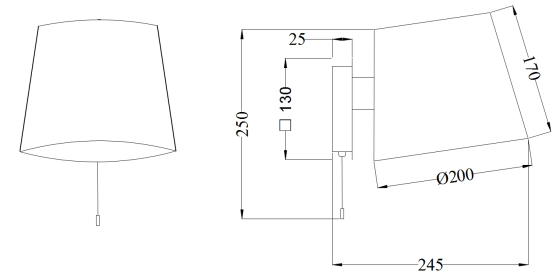

Instruction

Collection: MODERN
Series: BERGAMO
Model: MOD617WL-01B
Wall

- Wall

1 x E27 (60W)

MAYTONI
DECORATIVE LIGHTING

www.maytoni.de