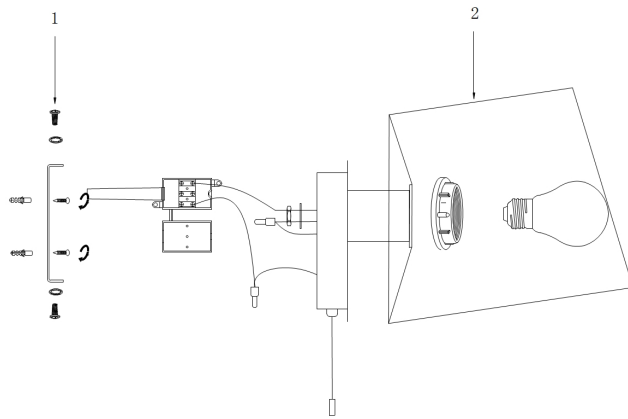

Instruction

Collection: MODERN
Series: BERGAMO
Model: MOD617WL-01B
Wall

- Wall

1 x E27 (60W)

MAYTONI
DECORATIVE LIGHTING

www.maytoni.de