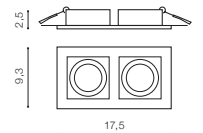

WH *

PACO 2

bulb not included

voltage: 230V	connect GU10 2x Max 50W
IP20	
installation place	
inlet opening 8x16cm	

COLOUR / NEW INDEX NO.

- ALUMINIUM (ALU) **AZ0798**
- BLACK (BK) **AZ0800**
- WHITE (WH) **AZ0799**

ALU *

PACO 3

bulb not included

voltage: 230V	connect GU10 3x Max 50W
IP20	
installation place	
inlet opening 8x24cm	

COLOUR / NEW INDEX NO.

- ALUMINIUM (ALU) **AZ0801**
- BLACK (BK) **AZ0803**
- WHITE (WH) **AZ0802**