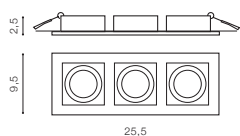

ALU *

PACO 3

bulb not included

voltage: 230V	connect GU10 3x Max 50W
IP20	
installation place	
inlet opening 8x24cm	

COLOUR / NEW INDEX NO.

- ALUMINIUM (ALU) **AZ0801**
- BLACK (BK) **AZ0803**
- WHITE (WH) **AZ0802**