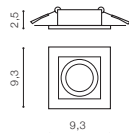

WH *

PACO 2

bulb not included

voltage: 230V	connect GU10 2x Max 50W
IP20	
installation place	
inlet opening 8x16cm	

COLOUR / NEW INDEX NO.

- ALUMINIUM (ALU) **AZ0798**
- BLACK (BK) **AZ0800**
- WHITE (WH) **AZ0799**

ALU *

PACO 3

bulb not included

voltage: 230V	connect GU10 3x Max 50W
IP20	
installation place	
inlet opening 8x24cm	

COLOUR / NEW INDEX NO.

- ALUMINIUM (ALU) **AZ0801**
- BLACK (BK) **AZ0803**
- WHITE (WH) **AZ0802**