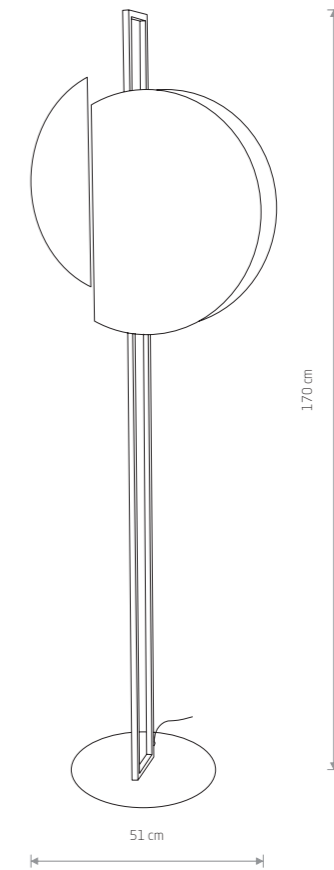

SUN LED 7651

SUN LED
plywood, painted steel

7651

SUNSET
plywood, painted steel

7647

2xGX53, max 8W

Item No.	Power	Colour temp.	Luminous flux	Beam angle	Colour Rendering Index (CRI)	Input	Safety type	Ingress protection	Lifetime
7651	15W LED	3000K	610 lm	150°	80	220-230 V, 50/60 Hz	⊕	IP20	50000h