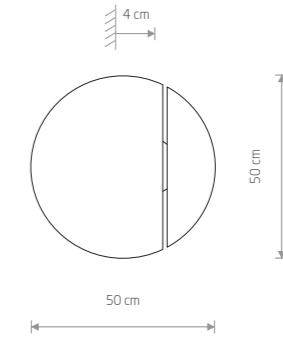

SUN LED 7651

SUN LED
plywood, painted steel

7651

SUNSET
plywood, painted steel

7647

2xGX53, max 8W

Item No.	Power	Colour temp.	Luminous flux	Beam angle	Colour Rendering Index (CRI)	Input	Safety type	Ingress protection	Lifetime
7651	15W LED	3000K	610 lm	150°	80	220-230 V, 50/60 Hz	⊕	IP20	50000h