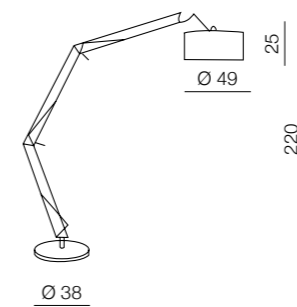

Bosse floor

- 1 AZ1028 (black)
- 2 AZ1040 (white)

E27 1x 60W
metal/fabric