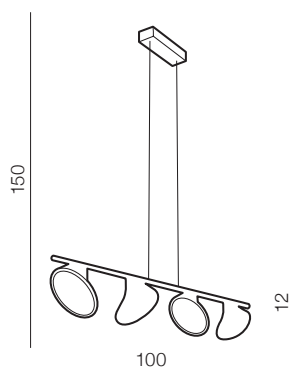

Clamor

155

Clamor LED

AZ2696

(black matt)

LED integrated

LED 40W 2800lm 3000K

metal/acryl