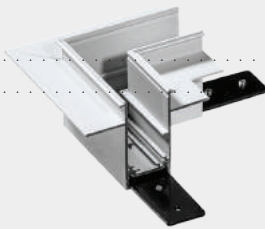

Track Magnetic 52 Gips2 Inner Corner90 SURFACE INNER CORNER 90°

- 152 GIPS2 INNER CORNER90 (BLACK)AZ4685
- 52 GIPS2 INNER CORNER90 (WHITE)AZ4686

Track Magnetic 52 Gips2 Corner90

- 52 GIPS2 CORNER90 (BLACK)AZ4681
- 52 GIPS2 CORNER90(WHITE)AZ4682

Track Magnetic 52 Gips1 Corner90

- 52 GIPS1 CORNER90 (BLACK)AZ4862

Track Magnetic Flex Connector Electric

- FLEX CONNECTOR ELECTRIC (BLACK)AZ4687
- FLEX CONNECTOR ELECTRIC (WHITE)AZ4688