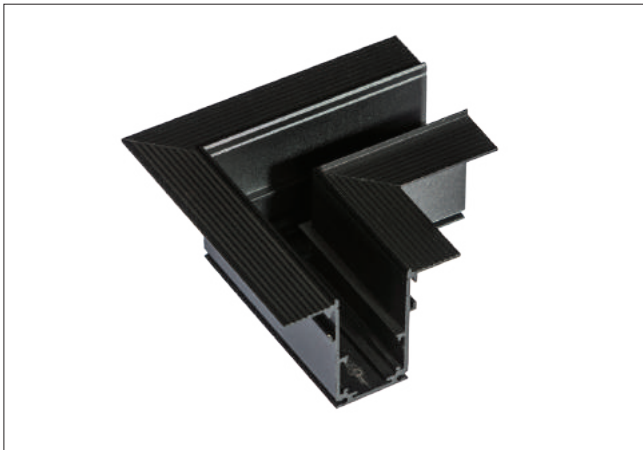

Track Magnetic 52 Gips2 Inner Corner90 SURFACE INNER CORNER 90°

- 152 GIPS2 INNER CORNER90 (BLACK)AZ4685
- 52 GIPS2 INNER CORNER90 (WHITE)AZ4686

Track Magnetic 52 Gips2 Corner90

- 52 GIPS2 CORNER90 (BLACK)AZ4681
- 52 GIPS2 CORNER90(WHITE)AZ4682

Track Magnetic 52 Gips1 Corner90

- 52 GIPS1 CORNER90 (BLACK)AZ4862

Track Magnetic Flex Connector Electric

- FLEX CONNECTOR ELECTRIC (BLACK)AZ4687
- FLEX CONNECTOR ELECTRIC (WHITE)AZ4688