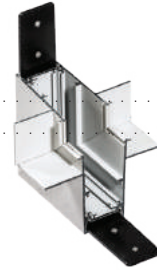

Track Magnetic 52 Gips2 Inner Corner90 SURFACE INNER CORNER 90°

- 152 GIPS2 INNER CORNER90 (BLACK)AZ4685
- 52 GIPS2 INNER CORNER90 (WHITE)AZ4686

Track Magnetic 52 Gips2 Corner90

- 52 GIPS2 CORNER90 (BLACK)AZ4681
- 52 GIPS2 CORNER90(WHITE)AZ4682

Track Magnetic 52 Gips1 Corner90

- 52 GIPS1 CORNER90 (BLACK)AZ4862

Track Magnetic Flex Connector Electric

- FLEX CONNECTOR ELECTRIC (BLACK)AZ4687
- FLEX CONNECTOR ELECTRIC (WHITE)AZ4688