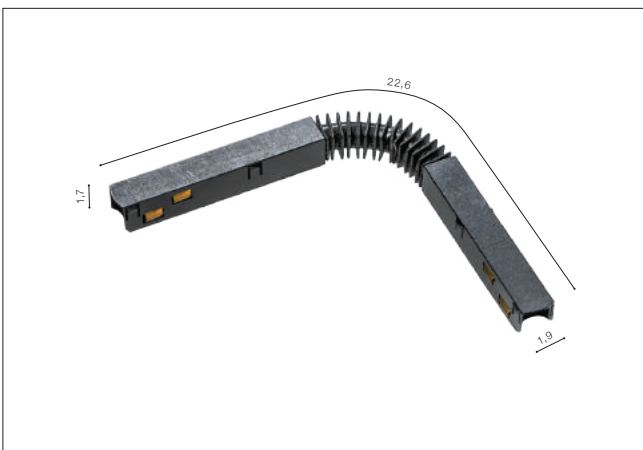

Track Magnetic 52 Gips2 Inner Corner90 SURFACE INNER CORNER 90°

- 152 GIPS2 INNER CORNER90 (BLACK)AZ4685
- 52 GIPS2 INNER CORNER90 (WHITE)AZ4686

Track Magnetic 52 Gips2 Corner90

- 52 GIPS2 CORNER90 (BLACK)AZ4681
- 52 GIPS2 CORNER90(WHITE)AZ4682

Track Magnetic 52 Gips1 Corner90

- 52 GIPS1 CORNER90 (BLACK)AZ4862

Track Magnetic Flex Connector Electric

- FLEX CONNECTOR ELECTRIC (BLACK)AZ4687
- FLEX CONNECTOR ELECTRIC (WHITE)AZ4688