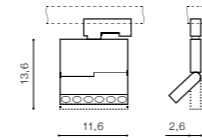

COLOUR / NEW INDEX NO.

- ☐ WHITE (WH) **AZ3490**
- ☒ BLACK (BK) **AZ3491**

TILT 90°

ROTATION 350°