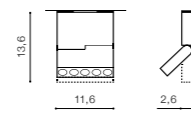

LEON 5

LED integrated	
product code – look AZ	LED 12W 1020lm 3000K
aluminium	
IP20	installation place
group energy label	

COLOUR / NEW INDEX NO.

- WHITE (WH) **AZ3488**
- BLACK (BK) **AZ3489**

TILT 90°

* - EXPLANATION SHORTCUTS