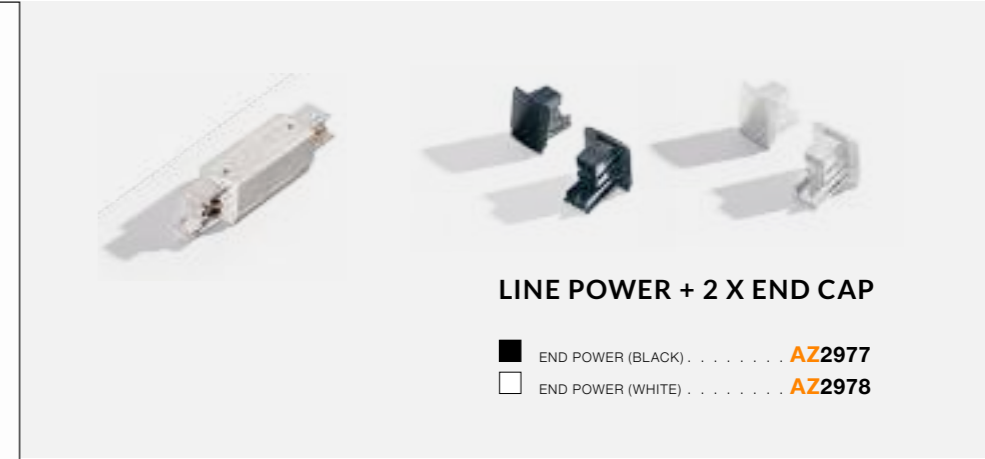

LINE POWER + 2 X END CAP

- ☒ END POWER (BLACK) **AZ2977**
- ☐ END POWER (WHITE) **AZ2978**