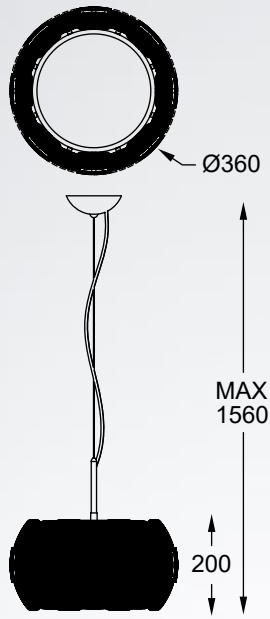

SOLE
Pendant lamp
P0317-03H-S8A1
3xE27 MAX 24W
white polycarbonate
plastic plates,
white metal canopy

SOLE
Pendant lamp
P0317-05H-S8A1
5xE27 MAX 24W
white polycarbonate
plastic plates,
white metal canopy

SOLE
Ceiling lamp
C0317-04C-S8A1
4xE27 MAX 24W
white polycarbonate
plastic plates,
white metal canopy