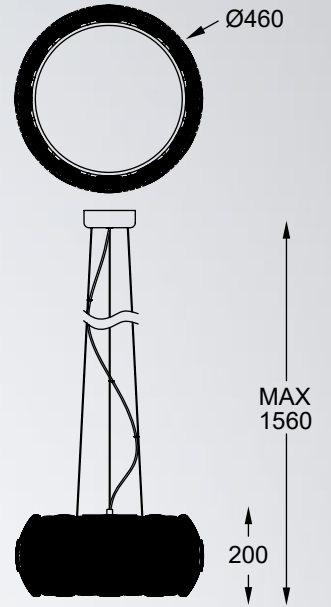

SOLE
Pendant lamp
P0317-03H-S8A1
3xE27 MAX 24W
white polycarbonate
plastic plates,
white metal canopy

SOLE
Pendant lamp
P0317-05H-S8A1
5xE27 MAX 24W
white polycarbonate
plastic plates,
white metal canopy

SOLE
Ceiling lamp
C0317-04C-S8A1
4xE27 MAX 24W
white polycarbonate
plastic plates,
white metal canopy