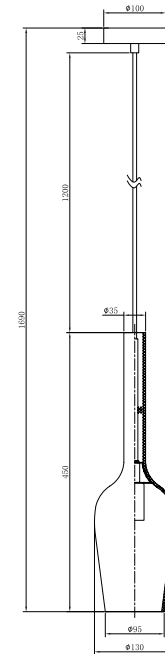

Instruction

P007-PL-01-W

1 x E14 (40W)

Model: P007-PL-01-W
Collection: Pendant
Series: Lacrima

Pendant Lamps