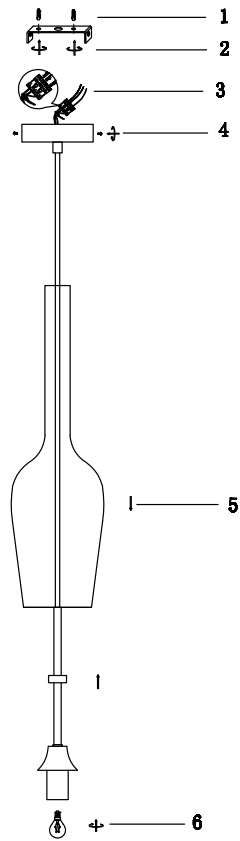

Instruction

P007-PL-01-W

1 x E14 (40W)

Model: P007-PL-01-W
Collection: Pendant
Series: Lacrima

Pendant Lamps