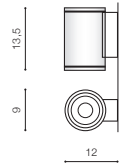

## JOE WALL 1

bulb not included

voltage: 230V	GU10 1x MAX 35W	
IP54		
	installation place	

COLOUR / NEW INDEX NO.

- DARK GREY (DGR) . . . . . **AZ3317**
- BLACK (BK) . . . . . **AZ3318**
- WHITE (WH) . . . . . **AZ4315**