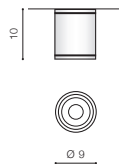

## JOE TUBE

bulb not included

voltage: 230V	GU10 1x MAX 35W	
IP54		
	installation place	

COLOUR / NEW INDEX NO.

- DARK GREY (DGR) . . . . . **AZ3313**
- BLACK (BK) . . . . . **AZ3314**
- WHITE (WH) . . . . . **AZ3315**
- BRIGHT GREY (BGR) . . . . . **AZ3316**

## JOE WALL 1

bulb not included

voltage: 230V	GU10 1x MAX 35W	
IP54		
	installation place	

COLOUR / NEW INDEX NO.

- DARK GREY (DGR) . . . . . **AZ3317**
- BLACK (BK) . . . . . **AZ3318**
- WHITE (WH) . . . . . **AZ4315**