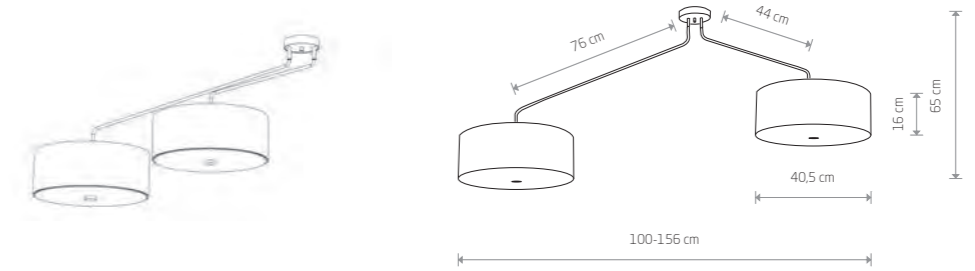

FALCON 7950

HAWK 8843

**FALCON**

fabric, plastic, painted steel

- 7951
- 7948
- 7950

6xE27, max 25W only LED

**HAWK**

fabric, glass, painted steel