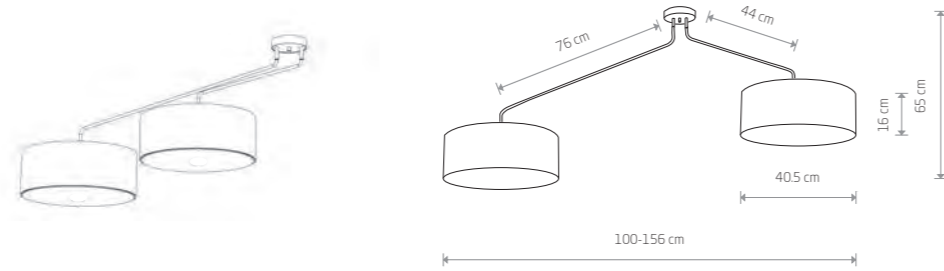

FALCON 7950

HAWK 8843

**FALCON**

fabric, plastic, painted steel

- 7951
- 7948
- 7950

6xE27, max 25W only LED

**HAWK**

fabric, glass, painted steel