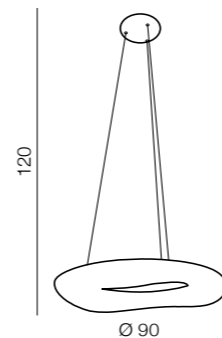

Napoli 60 LED

AZ1316
(white)
LED 36W 3000K 2880 LUMEN
acryl

Napoli 91 LED

AZ1317
(white)
LED 120W 3000K 7200 LUMEN
acryl

Napoli wall LED

AZ1318
(white)
LED 7W 3000K 560 LUMEN
acryl

READY DIMM POWER

Donut Pendant 91 LED