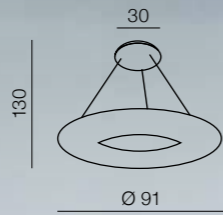

Napoli 60 LED

AZ1316
(white)
LED 36W 3000K 2880 LUMEN
acryl

Napoli 91 LED

AZ1317
(white)
LED 120W 3000K 7200 LUMEN
acryl

Napoli wall LED

AZ1318
(white)
LED 7W 3000K 560 LUMEN
acryl

READY DIMM POWER

Donut Pendant 91 LED