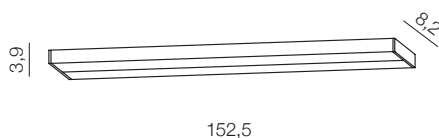

Topaz

367

new

IP44

1 BLACK

2 W/HITE

Topaz LED

- 1 AZ3359 (black)
- 2 AZ3360 (white)