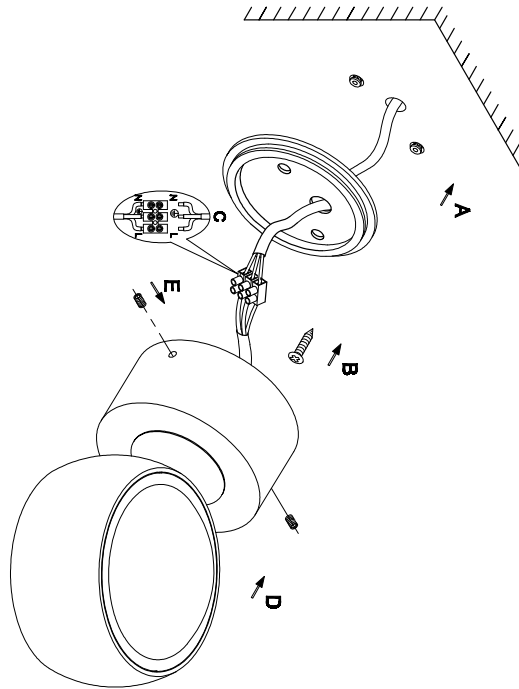

# Instruction

MOD072WL-L8B3K

MAX 8W  
950 Lumen

Model: MOD072WL-L8B3K  
Collection: Technical  
Series: Lens

Wall Lamps