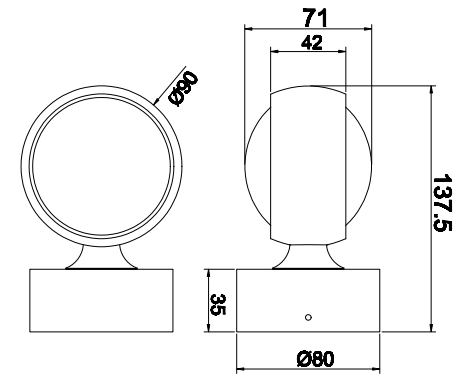

# Instruction

MOD072WL-L8B3K

MAX 8W  
950 Lumen

Model: MOD072WL-L8B3K  
Collection: Technical  
Series: Lens

Wall Lamps