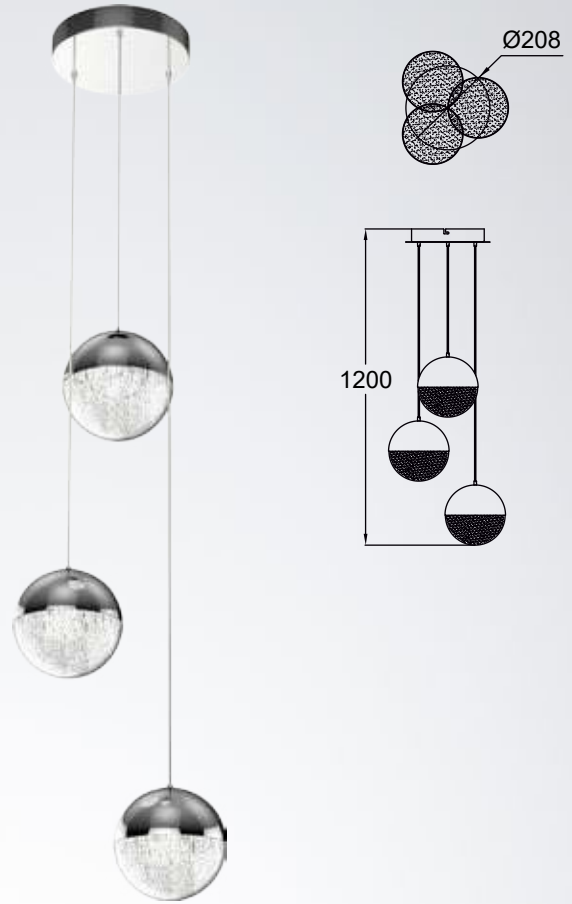

CHELAN new
 Pendant lamp
PL180414-1
 1xLED 5W 388LM 3000K
 metal chrome body and canopy,
 glass shade

CHELAN new
 Pendant lamp
PL180414-3
 3xLED 5W 947LM 3000K
 metal chrome body and canopy,
 glass shade

CHELAN new
 Pendant lamp
PL180414-3A
 3xLED 5W 944LM 3000K
 metal chrome body and canopy,
 glass shade