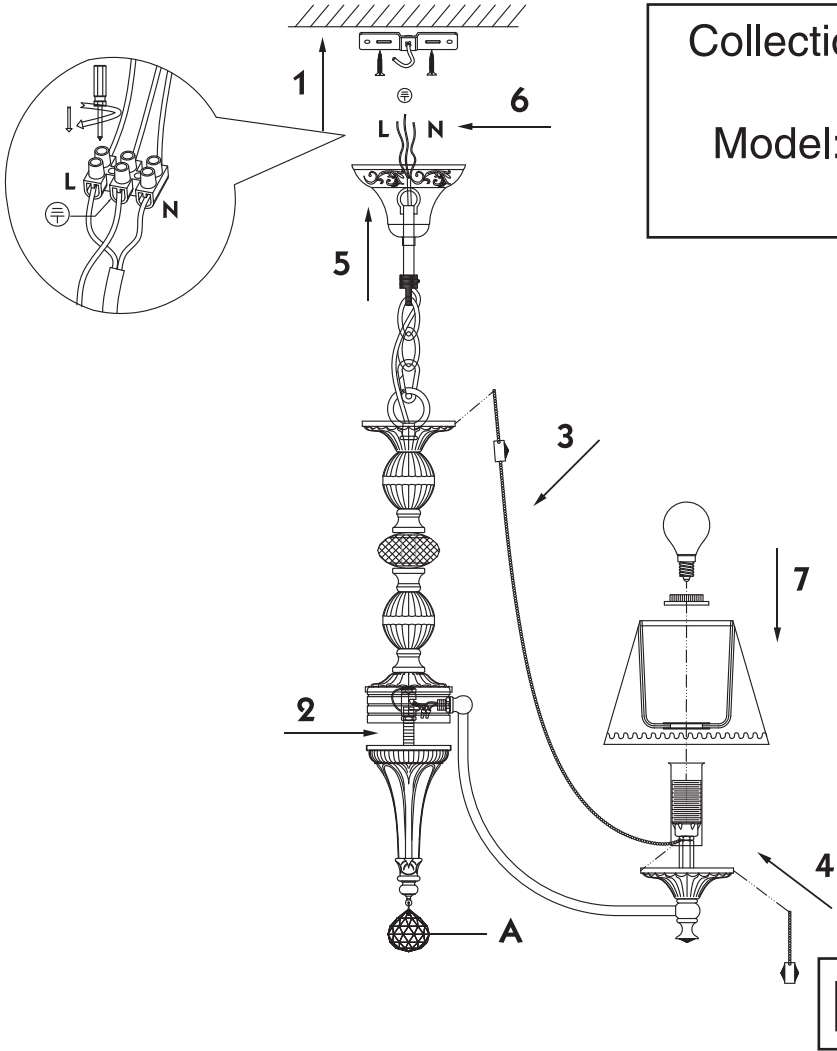

# Instruction

Collection: Royal Classic  
Series: Vals  
Model: RC098-PL-08-R  
Pendant Lamps

A = 1

 - Pendant Lamps

  
8 x E14 (40w)

**MAYTONI**  
DECORATIVE LIGHTING

[www.maytoni.de](http://www.maytoni.de)