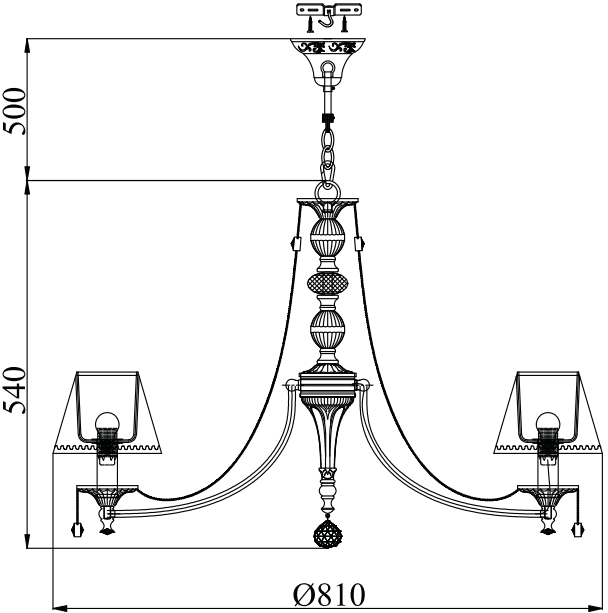

# Instruction

Collection: Royal Classic  
Series: Vals  
Model: RC098-PL-08-R  
Pendant Lamps

A = 1

 - Pendant Lamps

  
8 x E14 (40w)

**MAYTONI**  
DECORATIVE LIGHTING

[www.maytoni.de](http://www.maytoni.de)