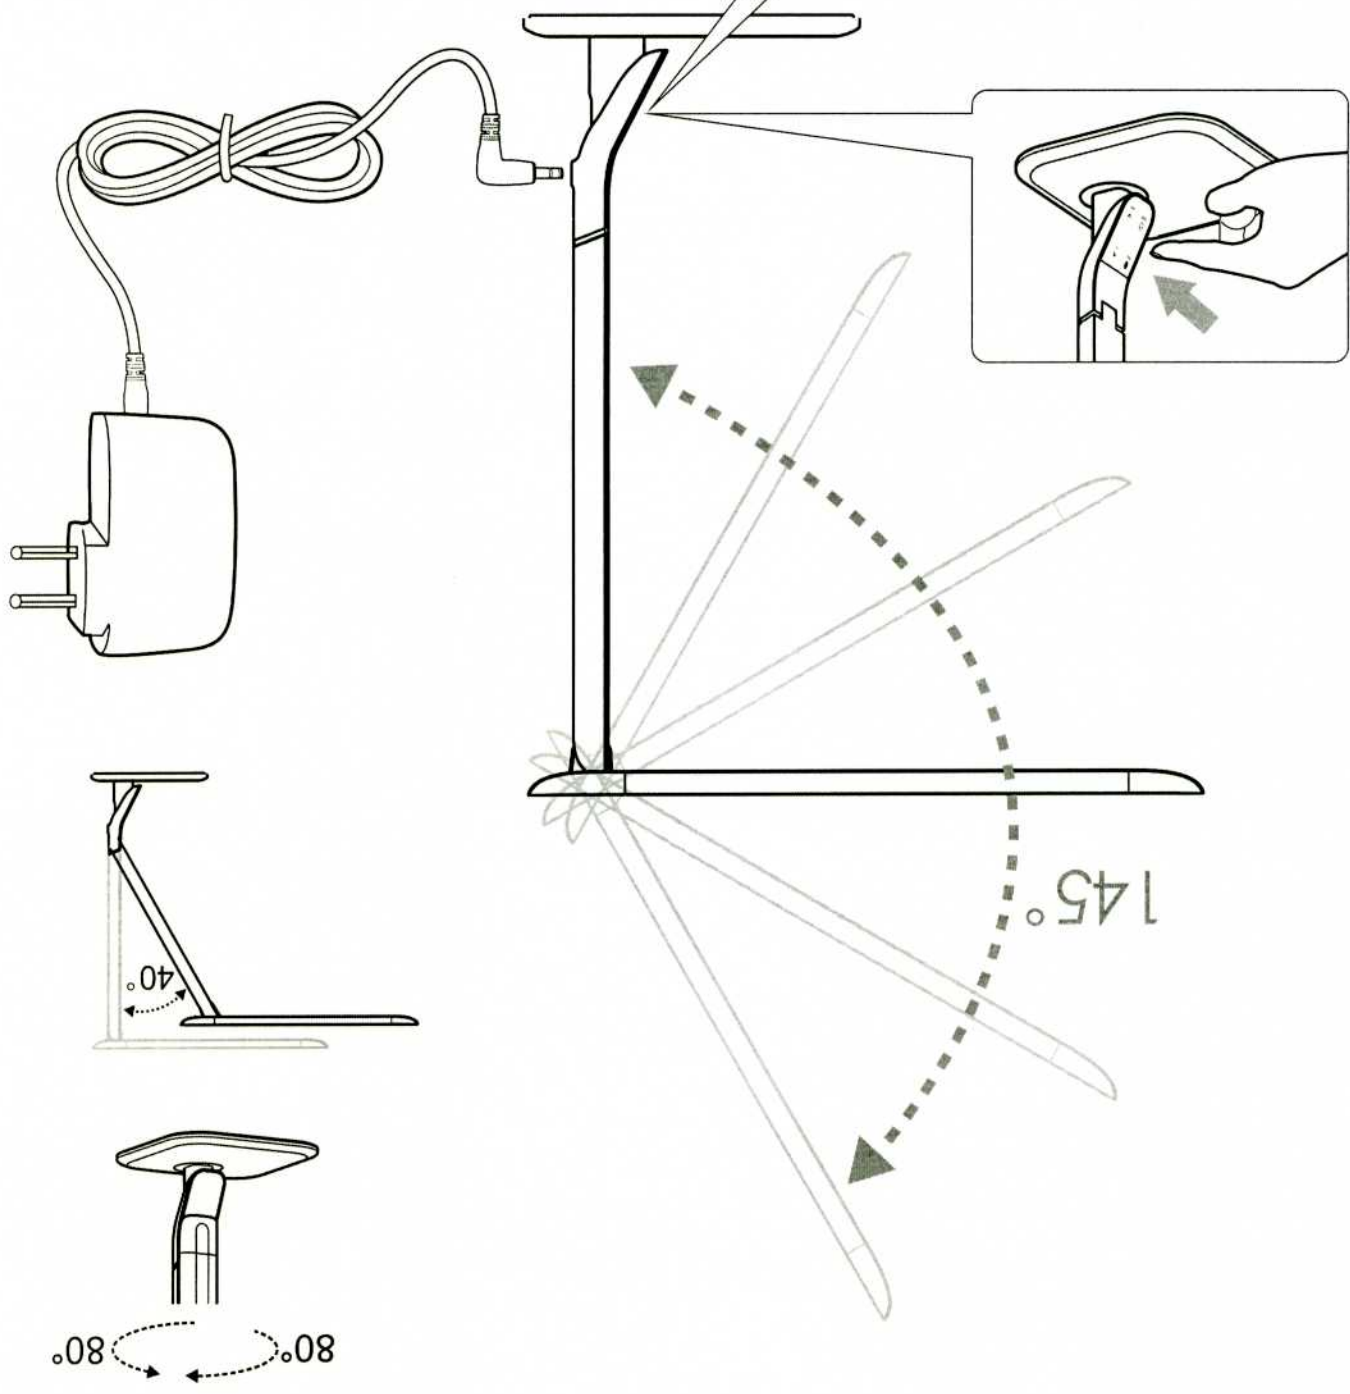

ca. 25.6.14

93901

UP DOWN

DOWN

ON/OFF

UP

MODE

MODE

Handwritten signature and date: *25.6.14*

93965/93966

“-/+”

“ M ”