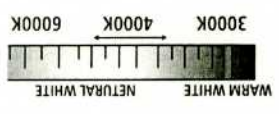

Handwritten signature and date: *25.6.14*

93965/93966

“-/+”

“ M ”