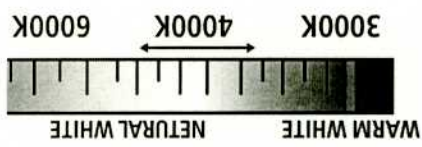

ca. 25.6.14

93901

UP DOWN

DOWN

ON/OFF

UP

MODE

MODE