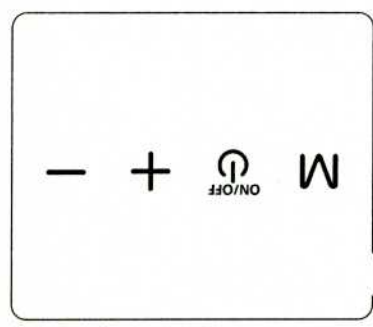

Handwritten signature and date: *25.6.14*

93965/93966

“-/+”