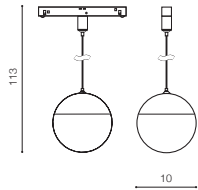

GO *

ELSA TRACK MAGNETIC 7W 3000K / 4000K

LED integrated

voltage: 48V

IP20

technical
specification

LED 7W 700lm 3000K

LED 7W 700lm 4000K

installation Track Magnetic – 52 or 27

beam angle: 190°

COLOUR / NEW INDEX NO.

- 3000K BLACK (BK) **AZ4633**
- 3000K GOLD (GO) **AZ4635**
- 4000K BLACK (BK) **AZ4634**

GO

BK