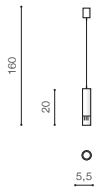

technical specification

installation place

adjustable beam angle: 12°÷ 35°

LED

COLOUR / NEW INDEX NO.

- WHITE (WH) **AZ4068**
- BLACK (BK) **AZ4069**

12° 35°

ADJUSTABLE BEAM ANGLE