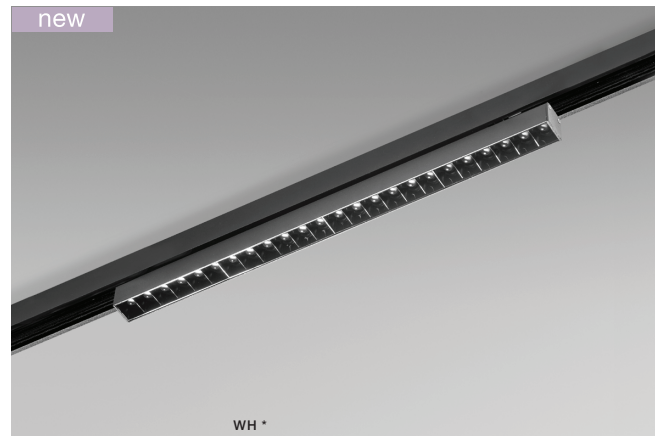

KIRA TRACK MAGNETIC 12W POINTS50 CCT SMART

LED integrated

voltage: 48V
IP20

LED 12W 1150lm

technical specification

installation: Track Magnetic – 52 or 27
beam angle: 50°

COLOUR / NEW INDEX NO.

BLACK (BK) **AZ4901**

KIRA TRACK MAGNETIC 20W POINTS50 CCT SMART

LED integrated

voltage: 48V
IP20

LED 24W 1450lm

technical specification

installation: Track Magnetic – 52 or 27
beam angle: 50°

COLOUR / NEW INDEX NO.

BLACK (BK) **AZ4902**

KIRA TRACK MAGNETIC 30W POINTS50 CCT SMART

LED integrated

voltage: 48V
IP20

LED 24W 1750lm

technical specification

installation: Track Magnetic – 52 or 27
beam angle: 50°

COLOUR / NEW INDEX NO.

BLACK (BK) **AZ4903**