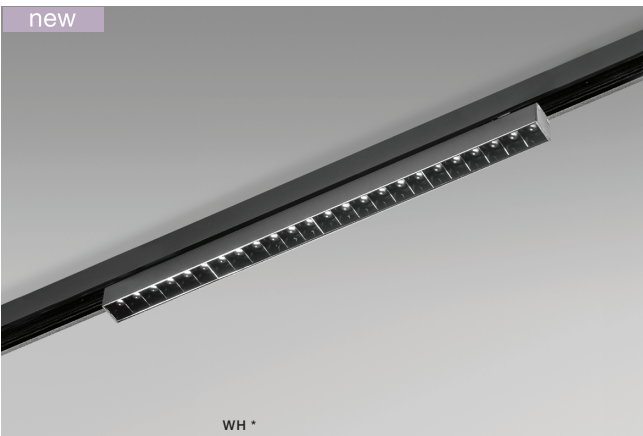

KIRA TRACK MAGNETIC 12W POINTS50 CCT SMART

LED integrated

voltage: 48V
IP20

LED 12W 1150lm

technical specification

installation: Track Magnetic – 52 or 27
beam angle: 50°

COLOUR / NEW INDEX NO.

BLACK (BK) **AZ4901**

KIRA TRACK MAGNETIC 20W POINTS50 CCT SMART

LED integrated

voltage: 48V
IP20

LED 24W 1450lm

technical specification

installation: Track Magnetic – 52 or 27
beam angle: 50°

COLOUR / NEW INDEX NO.

BLACK (BK) **AZ4902**

KIRA TRACK MAGNETIC 30W POINTS50 CCT SMART

LED integrated

voltage: 48V
IP20

LED 24W 1750lm

technical specification

installation: Track Magnetic – 52 or 27
beam angle: 50°

COLOUR / NEW INDEX NO.

BLACK (BK) **AZ4903**