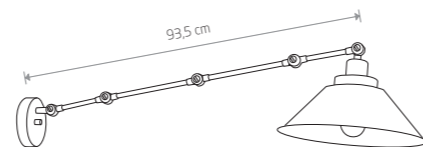

PANTOGRAPH 9126

PANTOGRAPH
painted steel

- 9126
- ⌚ 1xE27, max 60W

CRAFT 9150

CRAFT 9151

CRAFT
painted steel

- 9151
- ⌚ 1xE27, max 60W

CRAFT
painted steel