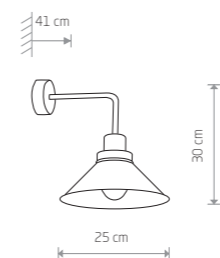

PANTOGRAPH 9126

PANTOGRAPH
painted steel

- 9126
- ⌚ 1xE27, max 60W

CRAFT 9150

CRAFT 9151

CRAFT
painted steel

- 9151
- ⌚ 1xE27, max 60W

CRAFT
painted steel