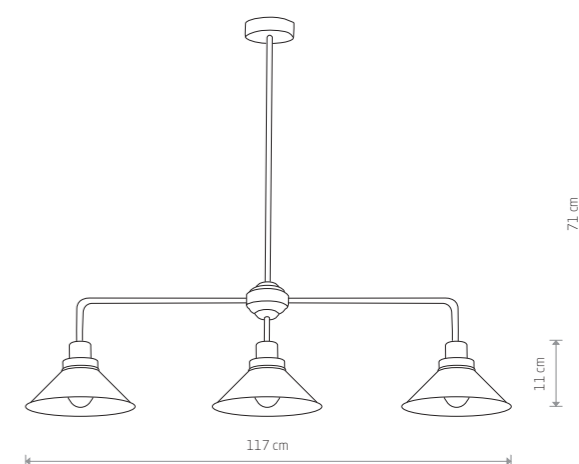

PANTOGRAPH 9126

PANTOGRAPH
painted steel

- 9126
- ⌚ 1xE27, max 60W

CRAFT 9150

CRAFT 9151

CRAFT
painted steel

- 9151
- ⌚ 1xE27, max 60W

CRAFT
painted steel

- 9150
- ⌚ 3xE27, max 60W