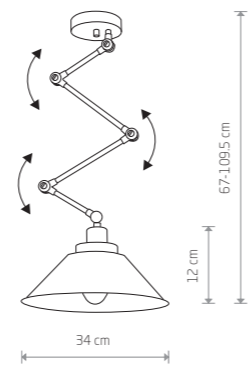

PANTOGRAPH 9126

PANTOGRAPH
painted steel

- 9126
- ⌚ 1xE27, max 60W

CRAFT 9150

CRAFT 9151

CRAFT
painted steel

- 9151
- ⌚ 1xE27, max 60W

CRAFT
painted steel

- 9150
- ⌚ 3xE27, max 60W