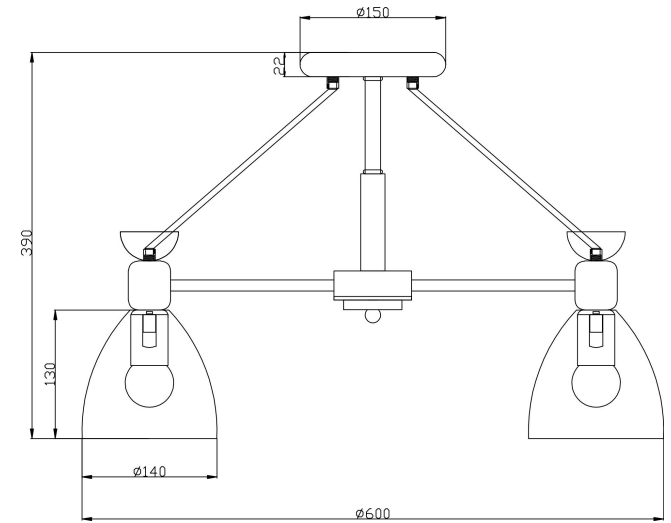

# Instruction

FR5033CL-05W

5xE27 60W

Model: FR5033CL-05W

Collection: Modern

Ceiling Lamps