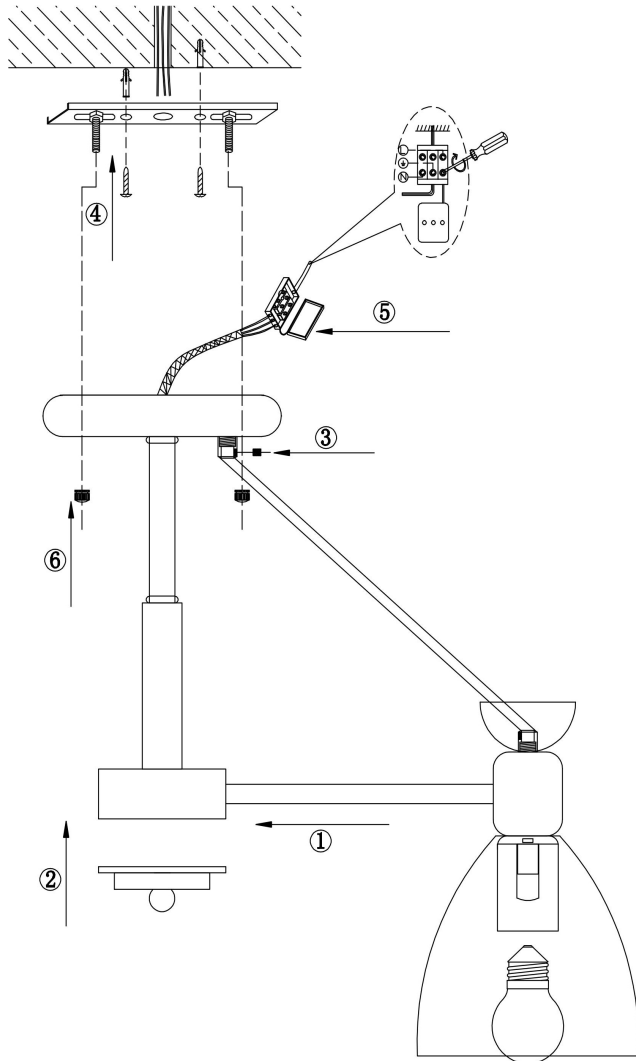

# Instruction

FR5033CL-05W

5xE27 60W

Model: FR5033CL-05W

Collection: Modern

Ceiling Lamps