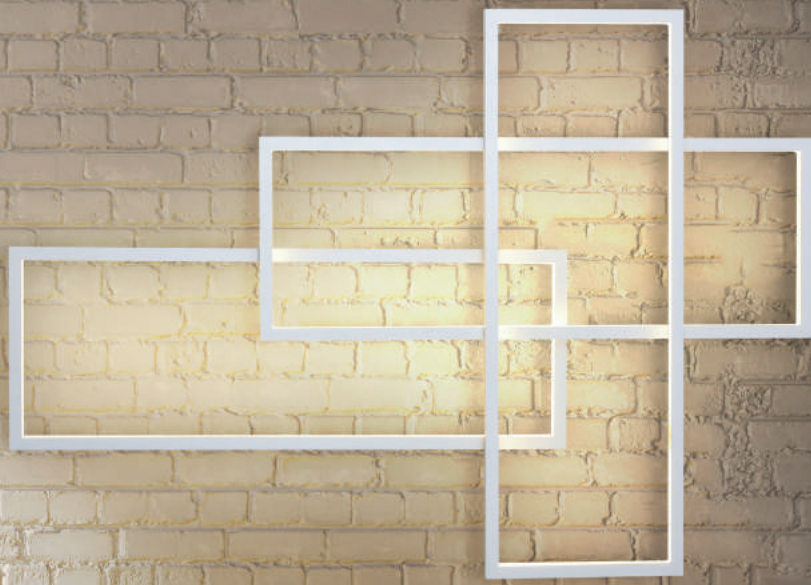

## Quadratus Wall LED

- 1 AZ2993 (white)
- 2 AZ2994 (black)

LED integrated Dimmable  
LED 80W 4800lm 3000K  
aluminium/acrylic

bracket is placed  
at the center of the frame

1 WHITE

2 BLACK