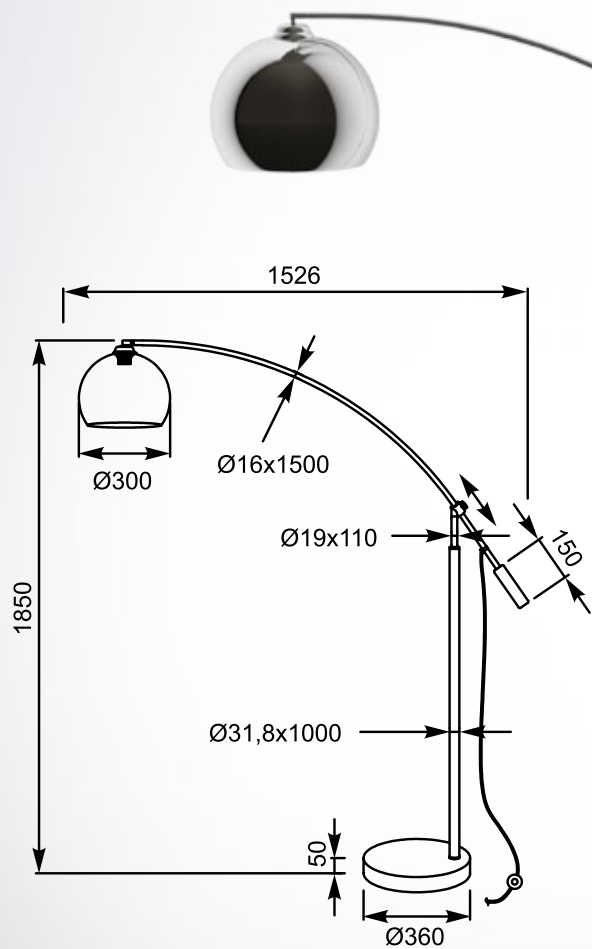

MADISON
Floor lamp
TS-061121F
1xE27 MAX 60W
metal chrome body with
acrylic white
shade, white marble base

MANHATTAN
Floor lamp
TS-061121M
1xE27 MAX 60W
metal chrome body
and shade
chrome base

MANHATTAN

LAMPA
PODŁOGOWA