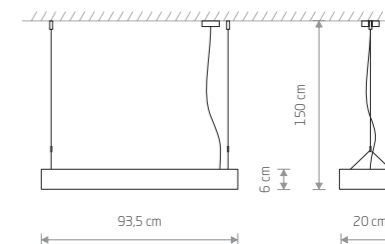

SOFT LED 90X6 7547

SOFT LED 90X20 7532

SOFT LED 90X20

Painted aluminum, plastic PMMA

7545 7532

2xLED TUBE T8, max 16W, included

SOFT LED 90X6 7547

SOFT LED 90X6

Painted aluminum, plastic PMMA

7547 7535

1xLED TUBE T8, max 16W, included

SOFT LED 120X6 7525

SOFT LED 120X6

Painted aluminum, plastic PMMA

7537 7525

1xLED TUBE T8, max 22W, included