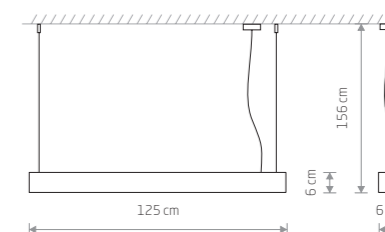

SOFT LED 90X6 7547

SOFT LED 90X20 7532

SOFT LED 90X20

Painted aluminum, plastic PMMA

7545 7532

2xLED TUBE T8, max 16W, included

SOFT LED 90X6 7547

SOFT LED 90X6

Painted aluminum, plastic PMMA

7547 7535

1xLED TUBE T8, max 16W, included

SOFT LED 120X6 7525

SOFT LED 120X6

Painted aluminum, plastic PMMA

7537 7525

1xLED TUBE T8, max 22W, included