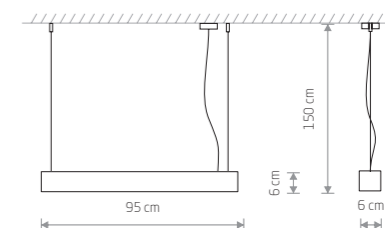

SOFT LED 90X6 7547

SOFT LED 90X20 7532

SOFT LED 90X20

Painted aluminum, plastic PMMA

7545 7532

2xLED TUBE T8, max 16W, included

SOFT LED 90X6 7547

SOFT LED 90X6

Painted aluminum, plastic PMMA

7547 7535

1xLED TUBE T8, max 16W, included

SOFT LED 120X6 7525

SOFT LED 120X6

Painted aluminum, plastic PMMA

7537 7525

1xLED TUBE T8, max 22W, included