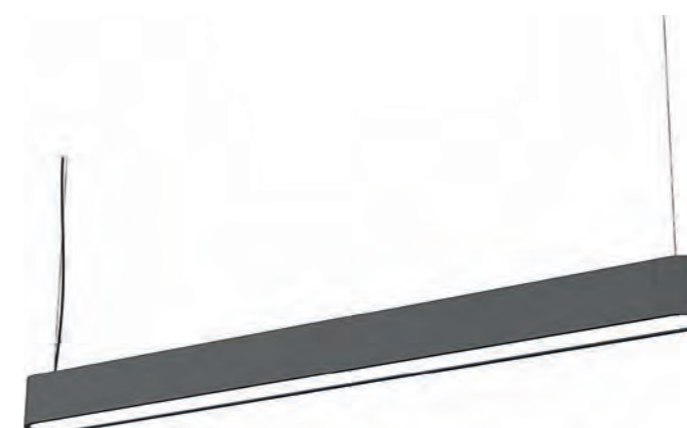

SOFT LED 90X6 7547

SOFT LED 90X20 7532

SOFT LED 90X20

Painted aluminum, plastic PMMA

7545 7532

2xLED TUBE T8, max 16W, included

SOFT LED 90X6 7547

SOFT LED 90X6

Painted aluminum, plastic PMMA

7547 7535

1xLED TUBE T8, max 16W, included

SOFT LED 120X6 7525

SOFT LED 120X6

Painted aluminum, plastic PMMA

7537 7525

1xLED TUBE T8, max 22W, included