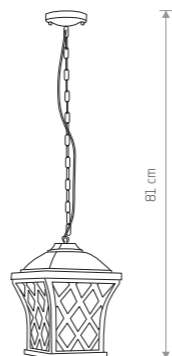

TAY 5294

25 cm

36 cm

TAY 5292

TAY

■ painted aluminum, glass

■ 5292

● 1xE27, max 60W

IP23

112 cm

18.5 cm

TAY

■ painted aluminum, glass

■ 5294

● 1xE27, max 60W

IP23

81 cm

18.5 cm

TAY

■ painted aluminum, glass

■ 5293

● 1xE27, max 60W

IP23

SPEY 5290

15.5 cm

23 cm

SPEY

■ painted aluminum, glass

■ 5290

● 1xE27, max 60W

IP23

SPEY 5291