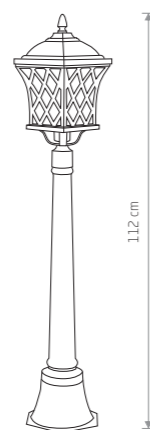

TAY 5294

25 cm

36 cm

TAY 5292

TAY

■ painted aluminum, glass

■ 5292

● 1xE27, max 60W

IP23

112 cm

18.5 cm

TAY

■ painted aluminum, glass

■ 5294

● 1xE27, max 60W

IP23

81 cm

18.5 cm

TAY

■ painted aluminum, glass

■ 5293

● 1xE27, max 60W

IP23

SPEY 5290

15.5 cm

23 cm

SPEY

■ painted aluminum, glass

■ 5290

● 1xE27, max 60W

IP23

SPEY 5291