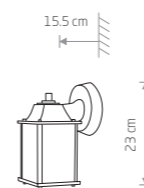

IP23

112 cm

18.5 cm

TAY

■ painted aluminum, glass

■ 5294

● 1xE27, max 60W

IP23

81 cm

18.5 cm

TAY

■ painted aluminum, glass

■ 5293

● 1xE27, max 60W

IP23

SPEY 5290

15.5 cm

23 cm

SPEY

■ painted aluminum, glass

■ 5290

● 1xE27, max 60W

IP23

SPEY 5291

75 cm

10 cm

SPEY

■ painted aluminum, glass

■ 5291

● 1xE27, max 60W

IP23

■ BLACK