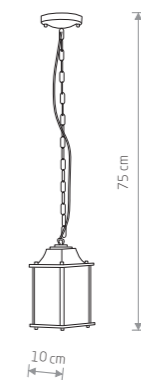

IP23

112 cm

18.5 cm

TAY

■ painted aluminum, glass

■ 5294

● 1xE27, max 60W

IP23

81 cm

18.5 cm

TAY

■ painted aluminum, glass

■ 5293

● 1xE27, max 60W

IP23

SPEY 5290

15.5 cm

23 cm

SPEY

■ painted aluminum, glass

■ 5290

● 1xE27, max 60W

IP23

SPEY 5291

75 cm

10 cm

SPEY

■ painted aluminum, glass

■ 5291

● 1xE27, max 60W

IP23

■ BLACK