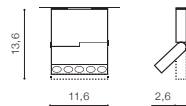

beam angle: 24,5°

COLOUR / NEW INDEX NO.

- WHITE (WH) **AZ3488**
- BLACK (BK) **AZ3489**

TILT 90°