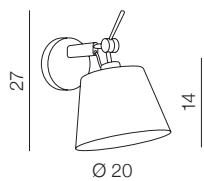

1 WHITE

2 BLACK

3 GREY

ZYTA 2 S + SHADE ZF BK

ZYTA S TABLE + SHADE ZF WH

**Zyta Wall XS**

- 1 AZ1533 (white)
- 2 AZ1565 (black)
- 3 AZ2491 (grey)

1x E27 MAX 60W  
fabric/ metal