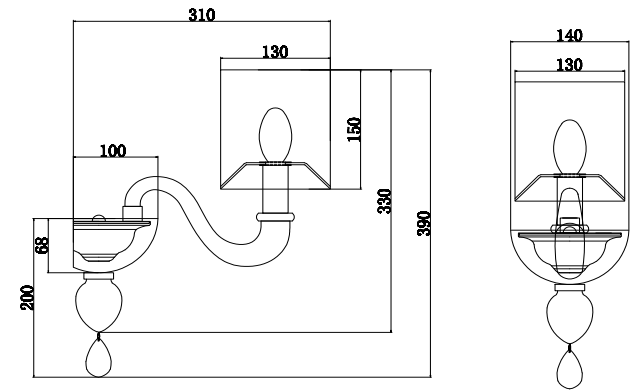

Instruction

DIA012WL-01TR

1 x E14 (40W)

Model: DIA012WL-01TR
Collection: Diamant Crystal
Series: Leti

Wall Lamps