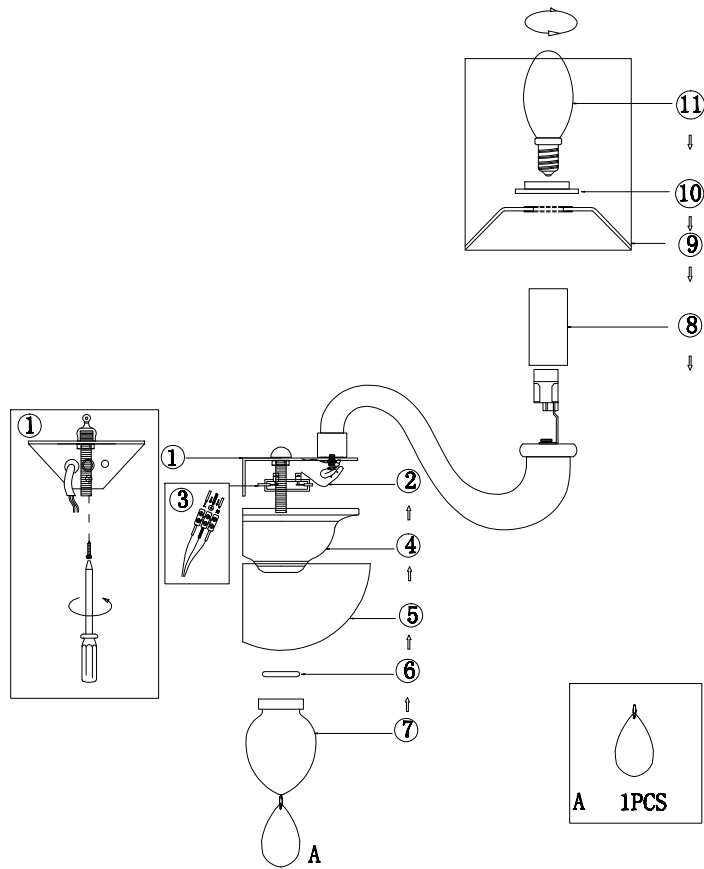

Instruction

DIA012WL-01TR

1 x E14 (40W)

Model: DIA012WL-01TR
Collection: Diamant Crystal
Series: Leti

Wall Lamps