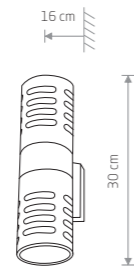

### MEKONG

■ painted aluminum, glass

■ 4418

■ 1xE27, max 18W

IP42

### MISTRAL

■ painted aluminum, plastic PC

■ 4390

■ 1xE27, max 23W

IP44