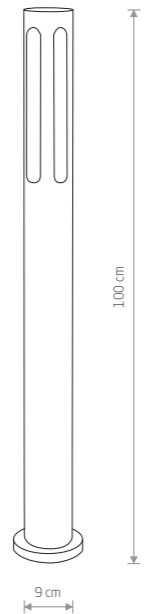

### MEKONG

■ painted aluminum, glass

■ 4418

■ 1xE27, max 18W

IP42

### MISTRAL

■ painted aluminum, plastic PC

■ 4390

■ 1xE27, max 23W

IP44

### MEKONG

■ painted aluminum, glass

■ 4420

■ 2xE27, max 18W

IP42

### MISTRAL

■ painted aluminum, plastic PC

■ 3393

■ 1xE27, max 23W

IP44