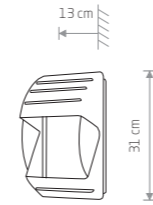

### MISTRAL

■ painted aluminum, plastic PC

■ 4390

■ 1xE27, max 23W

IP44