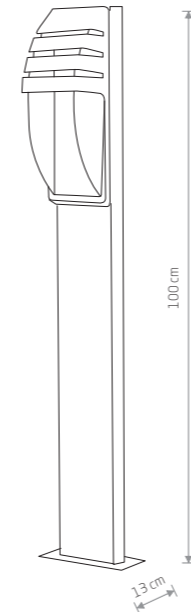

### MISTRAL

■ painted aluminum, plastic PC

■ 3393

■ 1xE27, max 23W

IP44

### MEKONG

■ painted aluminum, glass

■ 4698

■ 1xE27, max 18W

IP42