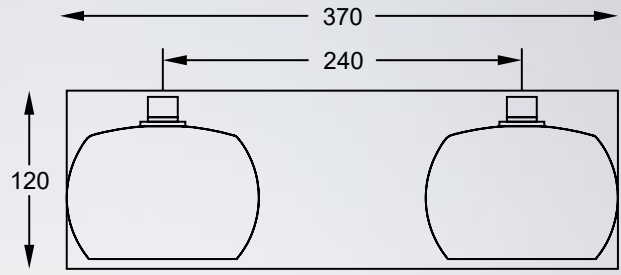

1.

CRYSTAL
Wall lamp
1. W0076-02A-B5FZ
2xG9 MAX 42W
glass plating,
crystal drops,
smoky chrome glass shade

2.

CRYSTAL
Wall lamp
2. W0076-01A-B5FZ
1xG9 MAX 42W
glass plating,
crystal drops,
smoky chrome glass shade

3.

CRYSTAL
Wall lamp
3. W0076-01D-F4FZ
1xG9 MAX 42W
clear glass plating,
clear crystal drops,
smoky chrome glass shade