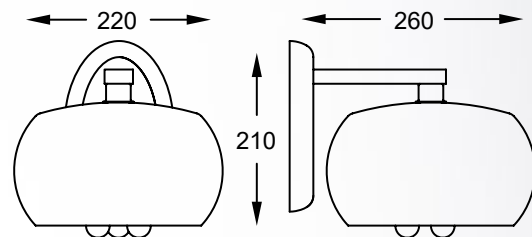

CRYSTAL
Wall lamp
3. W0076-01D-F4FZ
1xG9 MAX 42W
clear glass plating,
clear crystal drops,
smoky chrome glass shade