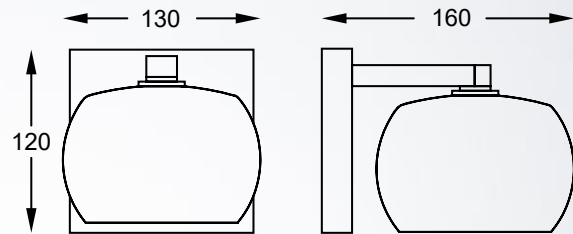

1.

CRYSTAL
Wall lamp
1. W0076-02A-B5FZ
2xG9 MAX 42W
glass plating,
crystal drops,
smoky chrome glass shade

2.

CRYSTAL
Wall lamp
2. W0076-01A-B5FZ
1xG9 MAX 42W
glass plating,
crystal drops,
smoky chrome glass shade

3.

CRYSTAL
Wall lamp
3. W0076-01D-F4FZ
1xG9 MAX 42W
clear glass plating,
clear crystal drops,
smoky chrome glass shade