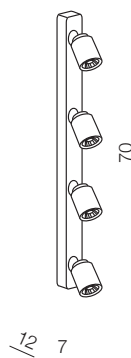

Tomi

359

1 WHITE / GRAY

2 BLACK

Tomi 1

- 1 AZ0662 (white/grey)
- 2 AZ0681 (black)

1x GU10 MAX 50W
bulb not included
metal/aluminium/sandy paint

Tomi 2

- 1 AZ0663 (white/grey)
- 2 AZ0678 (black)

2x GU10 MAX 50W
bulb not included
metal/aluminium/sandy paint

Tomi 3

- 1 AZ0664 (white/grey)
- 2 AZ0680 (black)

3x GU10 MAX 50W
bulb not included
metal/aluminium/sandy paint

Tomi 4PR

- 1 AZ0665 (white/grey)

4x GU10 MAX 50W
bulb not included
metal/aluminium/
sandy paint

Tomi 4KW

- 1 AZ0682 (white/grey)

4x GU10 MAX 50W
bulb not included
metal/aluminium/
sandy paint