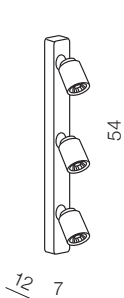

Tomi

359

1 WHITE / GRAY

2 BLACK

Tomi 1

- 1 AZ0662 (white/grey)
- 2 AZ0681 (black)

1x GU10 MAX 50W
bulb not included
metal/aluminium/sandy paint

Tomi 2

- 1 AZ0663 (white/grey)
- 2 AZ0678 (black)

2x GU10 MAX 50W
bulb not included
metal/aluminium/sandy paint

Tomi 3

- 1 AZ0664 (white/grey)
- 2 AZ0680 (black)

3x GU10 MAX 50W
bulb not included
metal/aluminium/sandy paint