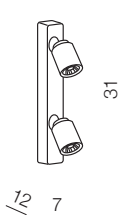

Tomi

359

1 WHITE / GRAY

2 BLACK

Tomi 1

- 1 AZ0662 (white/grey)
- 2 AZ0681 (black)

1x GU10 MAX 50W
bulb not included
metal/aluminium/sandy paint

Tomi 2