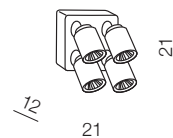

Tomi 4KW

- 1 AZ0682 (white/grey)

4x GU10 MAX 50W
bulb not included
metal/aluminium/
sandy paint