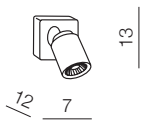

Tomi

359

1 WHITE / GRAY

2 BLACK

Tomi 1

- 1 AZ0662 (white/grey)
- 2 AZ0681 (black)

1x GU10 MAX 50W
bulb not included
metal/aluminium/sandy paint

Tomi 2