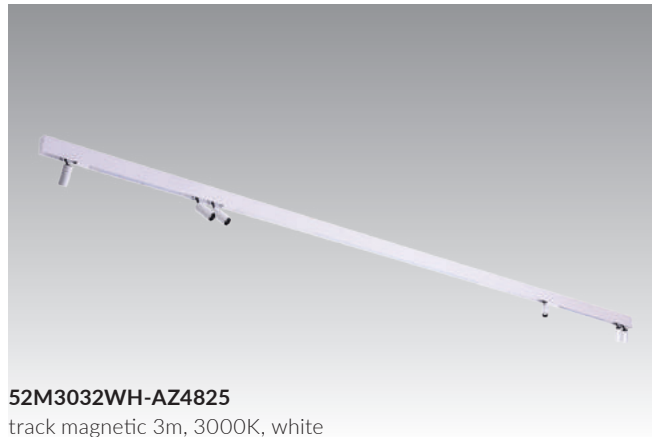

TRACK MAGNETIC SET 3 M

Sets for Track Magnetic

52M3032BK-AZ4824
track magnetic 3m, 3000K, black

52M3032WH-AZ4825
track magnetic 3m, 3000K, white

TRACK MAGNETIC SET 3M 3000K / 4000K

LED integrated

voltage: 48V	LED 145W 7332lm 3000K		LED
IP20	LED 120W 6316lm 4000K		
technical specification	installation: Track Magnetic		
	pendant with AZ4828 or AZ4829		

COLOUR / NEW INDEX NO.

	3000K BLACK (BK)	AZ4824	(52M3032BK)
	3000K WHITE (BK)	AZ4825	(52M3032WH)
	4000K BLACK (BK)	AZ4826	(52M3042BK)
	4000K WHITE (BK)	AZ4827	(52M3042WH)

Set specification:

- AZ4824 = AZ4644 + AZ4673 + AZ4652 + 2 X AZ4603 + AZ4611 + 2 X AZ4579 + 2 X AZ4584
- AZ4825 = AZ4645 + AZ4674 + AZ4653 + 2 X AZ4604 + AZ4612 + 2 X AZ4580 + 2 X AZ4585
- AZ4826 = AZ4644 + AZ4673 + AZ4652 + 2 X AZ4605 + AZ4609 + 2 X AZ4581 + 2 X AZ4586
- AZ4827 = AZ4645 + AZ4674 + AZ4653 + 2 X AZ4606 + AZ4610 + 2 X AZ4582 + 2 X AZ4587

NIKO TRACK MAGNETIC 7W 3000K WH/BK

NIKO 2 TRACK MAGNETIC 7W 3000K BK/BK

- * Ceiling Plate + Wire
- ** Track Magnetic Suspension Kit 2m