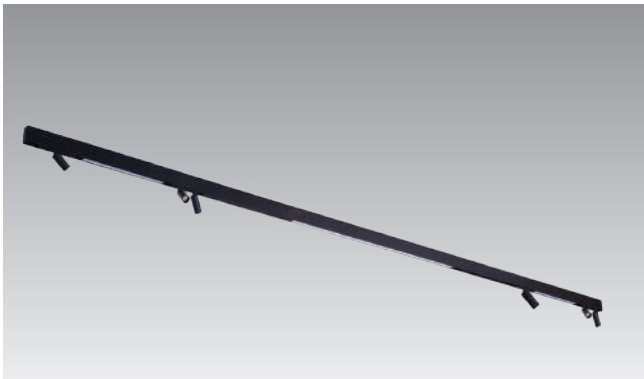

TRACK MAGNETIC SET 3 M

Sets for Track Magnetic

52M3032BK-AZ4824
track magnetic 3m, 3000K, black

52M3032WH-AZ4825
track magnetic 3m, 3000K, white

TRACK MAGNETIC SET 3M 3000K / 4000K

LED integrated

voltage: 48V	LED 145W 7332lm 3000K		LED
IP20	LED 120W 6316lm 4000K		
technical specification	installation: Track Magnetic		
	pendant with AZ4828 or AZ4829		

COLOUR / NEW INDEX NO.

	3000K BLACK (BK)	AZ4824	(52M3032BK)
	3000K WHITE (BK)	AZ4825	(52M3032WH)
	4000K BLACK (BK)	AZ4826	(52M3042BK)
	4000K WHITE (BK)	AZ4827	(52M3042WH)

Set specification:

- AZ4824 = AZ4644 + AZ4673 + AZ4652 + 2 X AZ4603 + AZ4611 + 2 X AZ4579 + 2 X AZ4584
- AZ4825 = AZ4645 + AZ4674 + AZ4653 + 2 X AZ4604 + AZ4612 + 2 X AZ4580 + 2 X AZ4585
- AZ4826 = AZ4644 + AZ4673 + AZ4652 + 2 X AZ4605 + AZ4609 + 2 X AZ4581 + 2 X AZ4586
- AZ4827 = AZ4645 + AZ4674 + AZ4653 + 2 X AZ4606 + AZ4610 + 2 X AZ4582 + 2 X AZ4587

NIKO TRACK MAGNETIC 7W 3000K WH/BK

NIKO 2 TRACK MAGNETIC 7W 3000K BK/BK

- * Ceiling Plate + Wire
- ** Track Magnetic Suspension Kit 2m