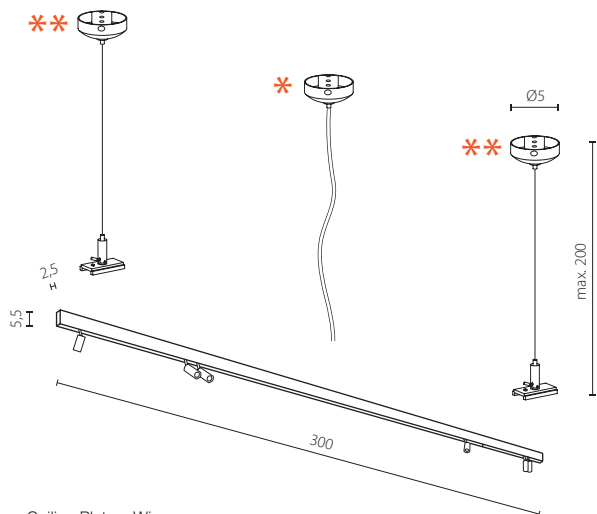

TRACK MAGNETIC SET 3 M

Sets for Track Magnetic

52M3032BK-AZ4824
track magnetic 3m, 3000K, black

52M3032WH-AZ4825
track magnetic 3m, 3000K, white

TRACK MAGNETIC SET 3M 3000K / 4000K

LED integrated

voltage: 48V	LED 145W 7332lm 3000K		LED
IP20	LED 120W 6316lm 4000K		
technical specification	installation: Track Magnetic		
	pendant with AZ4828 or AZ4829		

COLOUR / NEW INDEX NO.

	3000K BLACK (BK)	AZ4824	(52M3032BK)
	3000K WHITE (BK)	AZ4825	(52M3032WH)
	4000K BLACK (BK)	AZ4826	(52M3042BK)
	4000K WHITE (BK)	AZ4827	(52M3042WH)

Set specification:

- AZ4824 = AZ4644 + AZ4673 + AZ4652 + 2 X AZ4603 + AZ4611 + 2 X AZ4579 + 2 X AZ4584
- AZ4825 = AZ4645 + AZ4674 + AZ4653 + 2 X AZ4604 + AZ4612 + 2 X AZ4580 + 2 X AZ4585
- AZ4826 = AZ4644 + AZ4673 + AZ4652 + 2 X AZ4605 + AZ4609 + 2 X AZ4581 + 2 X AZ4586
- AZ4827 = AZ4645 + AZ4674 + AZ4653 + 2 X AZ4606 + AZ4610 + 2 X AZ4582 + 2 X AZ4587

NIKO TRACK MAGNETIC 7W 3000K WH/BK

NIKO 2 TRACK MAGNETIC 7W 3000K BK/BK

- * Ceiling Plate + Wire
- ** Track Magnetic Suspension Kit 2m