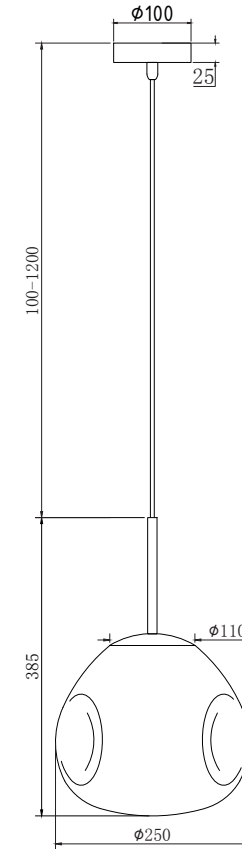

Instruction

P014PL-01C

1 x E27 (60W)

Recommended to use with LED bulbs

Model: P014PL-01C

Collection: Pendant

Series: Mabell

Pendant Lamps