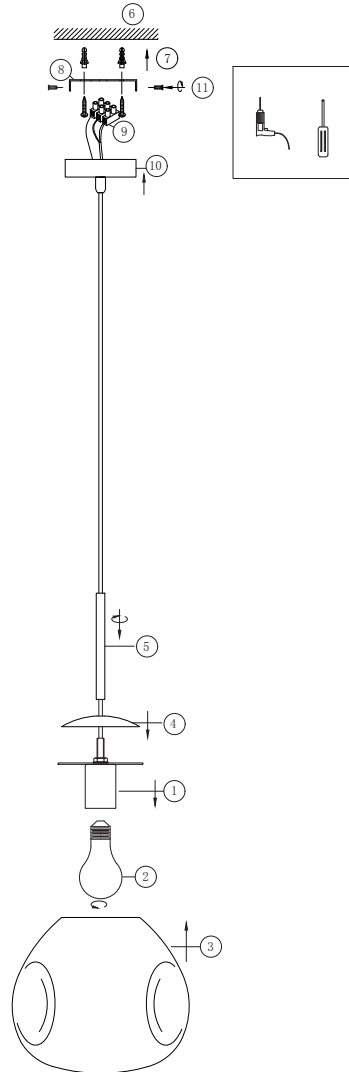

Instruction

P014PL-01C

1 x E27 (60W)

Recommended to use with LED bulbs

Model: P014PL-01C

Collection: Pendant

Series: Mabell

Pendant Lamps