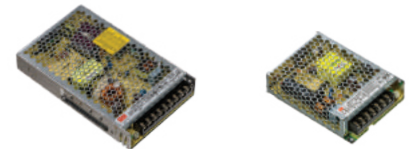

Track Magnetic Driver Meanwell 48V 100W / 200W / 350W

- DRIVER MEANWELL (100W) **AZ4691**
- DRIVER MEANWELL (200W) **AZ4692**
- DRIVER MEANWELL (350W) **AZ4866**

Track Magnetic Power Supply Case

- POWER SUPPLY CASE (BLACK) **AZ4675**
- POWER SUPPLY CASE (WHITE) **AZ4676**

Track Magnetic Cover 1m

- COVER 1m (BLACK) **AZ4652**
- COVER 1m (WHITE) **AZ4653**

Ceiling Plate + Wire

- CEILING PLATE + WIRE (BLACK) **AZ4780**
- CEILING PLATE + WIRE (WHITE) **AZ4782**