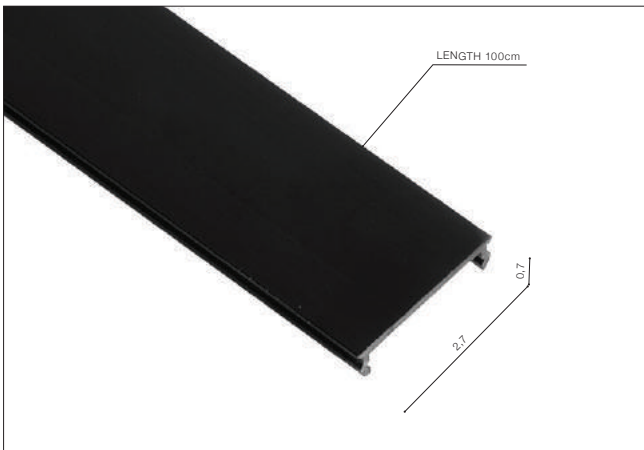

Track Magnetic Driver Meanwell 48V 100W / 200W / 350W

- DRIVER MEANWELL (100W) **AZ4691**
- DRIVER MEANWELL (200W) **AZ4692**
- DRIVER MEANWELL (350W) **AZ4866**

Track Magnetic Power Supply Case

- POWER SUPPLY CASE (BLACK) **AZ4675**
- POWER SUPPLY CASE (WHITE) **AZ4676**

Track Magnetic Cover 1m

- COVER 1m (BLACK) **AZ4652**
- COVER 1m (WHITE) **AZ4653**

Ceiling Plate + Wire

- CEILING PLATE + WIRE (BLACK) **AZ4780**
- CEILING PLATE + WIRE (WHITE) **AZ4782**