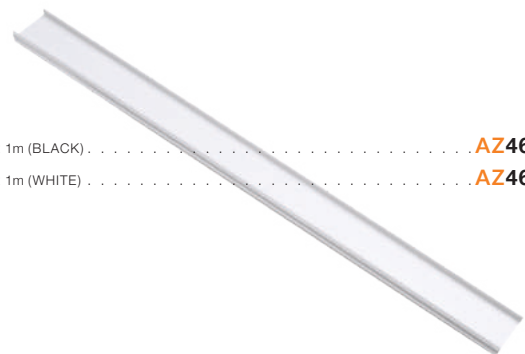

Track Magnetic Driver Meanwell 48V 100W / 200W / 350W

- DRIVER MEANWELL (100W) **AZ4691**
- DRIVER MEANWELL (200W) **AZ4692**
- DRIVER MEANWELL (350W) **AZ4866**

Track Magnetic Power Supply Case

- POWER SUPPLY CASE (BLACK) **AZ4675**
- POWER SUPPLY CASE (WHITE) **AZ4676**

Track Magnetic Cover 1m

- COVER 1m (BLACK) **AZ4652**
- COVER 1m (WHITE) **AZ4653**

Ceiling Plate + Wire

- CEILING PLATE + WIRE (BLACK) **AZ4780**
- CEILING PLATE + WIRE (WHITE) **AZ4782**