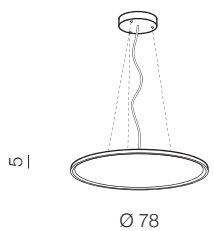

Cream
SMART

new

236

1 BLACK

2 WHITE

CCT = 3000÷6000K Dimmable Remote Control

**Cream 78
Pendant SMART**

LED