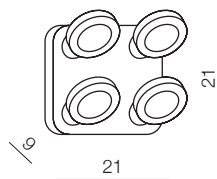

ENZO

358

Enzo 4PR LED

AZ0672

4x LED 5W, 920 lm
metal/aluminium/sandy paint

Enzo 4KW LED

AZ0674

4x LED 5W, 920 lm
metal/aluminium/sandy paint