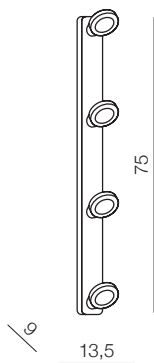

ENZO

358

Enzo 4PR LED

AZ0672

4x LED 5W, 920 lm
metal/aluminium/sandy paint

Enzo 4KW LED

AZ0674

4x LED 5W, 920 lm
metal/aluminium/sandy paint