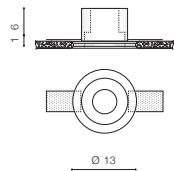

WH *

HERA GIPS ROUND M

bulb not included

voltage: 230V	connect GU10 1x Max 40W	<input type="checkbox"/>
IP20		
	installation place	<input checked="" type="checkbox"/>
	inlet opening	<input type="checkbox"/> Ø 13cm

COLOUR / NEW INDEX NO.

WHITE (WH) **AZ3465**

WH *

HERA GIPS ROUND S

bulb not included

voltage: 230V	connect GU10 1x Max 40W	<input type="checkbox"/>
IP20		
	installation place	<input checked="" type="checkbox"/>
	inlet opening	<input type="checkbox"/> Ø 10cm