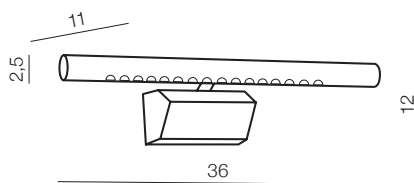

Lark

338

G A T G

Lark LED

AZ1699 (satin nickel)
LED 4,3W 260 lm 3000K
aluminium IP20