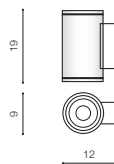

JOE WALL 2

bulb not included

voltage: 230V	GU10 2x MAX 35W	
IP54		
	installation place	

COLOUR / NEW INDEX NO.

- DARK GREY (DGR) **AZ3319**
- BLACK (BK) **AZ3320**
- WHITE (WH) **AZ4316**

JOE SQUARE

bulb not included

voltage: 230V	GU10 1x MAX 35W	
IP54		
	installation place	

COLOUR / NEW INDEX NO.

- DARK GREY (DGR) **AZ3323**
- WHITE (WH) **AZ3324**
- BLACK (BK) **AZ4270**