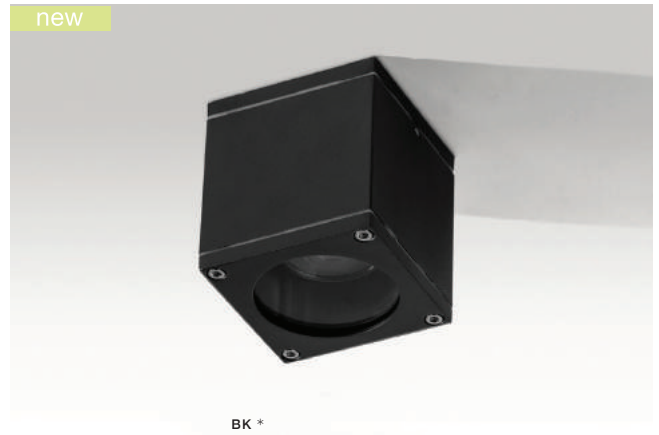

JOE WALL 2

bulb not included

voltage: 230V	GU10 2x MAX 35W	
IP54		
	installation place	

COLOUR / NEW INDEX NO.

- DARK GREY (DGR) **AZ3319**
- BLACK (BK) **AZ3320**
- WHITE (WH) **AZ4316**

JOE SQUARE

bulb not included

voltage: 230V	GU10 1x MAX 35W	
IP54		
	installation place	

COLOUR / NEW INDEX NO.

- DARK GREY (DGR) **AZ3323**
- WHITE (WH) **AZ3324**
- BLACK (BK) **AZ4270**