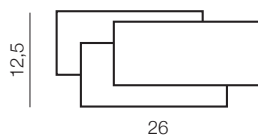

Clover

344

1 BLACK

2 WHITE

Clover square * LED

- 1 AZ2198 (black)
- 2 AZ2199 (white)

LED integrated
LED 12W 3000K 840 lm
metal/aluminium

* offered only outside European Union