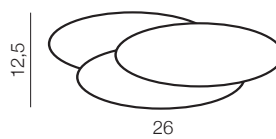

Clover

344

1 BLACK

2 WHITE

Clover square * LED

- 1 AZ2198 (black)
- 2 AZ2199 (white)

LED integrated
LED 12W 3000K 840 lm
metal/aluminium

* offered only outside European Union

Clover oval LED

- 1 AZ2997 (black)
- 2 AZ2998 (white)

LED integrated
LED 12W 3000K 840 lm
metal/aluminium