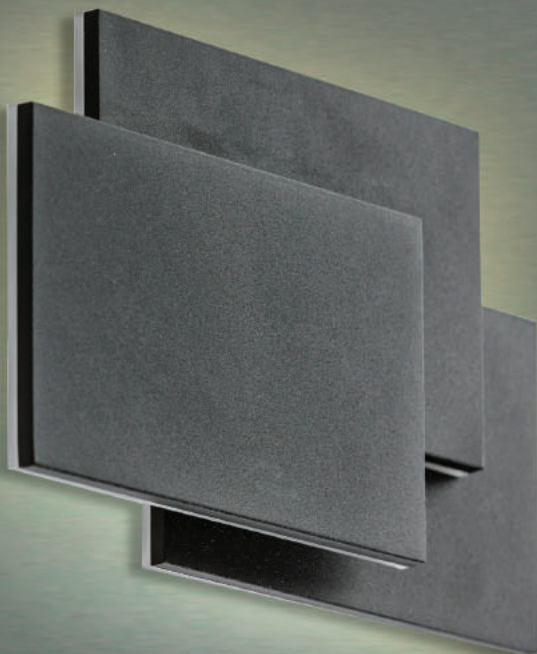

Clover

344

1 BLACK

2 WHITE

Clover square * LED

- 1 AZ2198 (black)
- 2 AZ2199 (white)

LED integrated
LED 12W 3000K 840 lm
metal/aluminium

* offered only outside European Union

Clover oval LED

- 1 AZ2997 (black)
- 2 AZ2998 (white)

LED integrated
LED 12W 3000K 840 lm
metal/aluminium