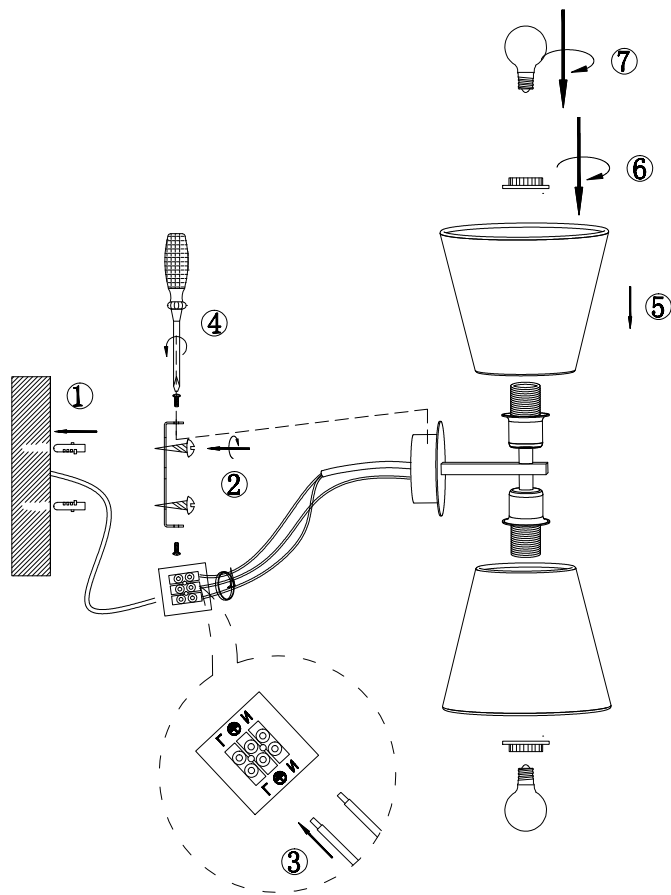

Instruction

MOD009WL-02N

2 x E14 (40W)

Model: MOD009WL-02N
Collection: Modern
Series: Tarrasa

Wall Lamps