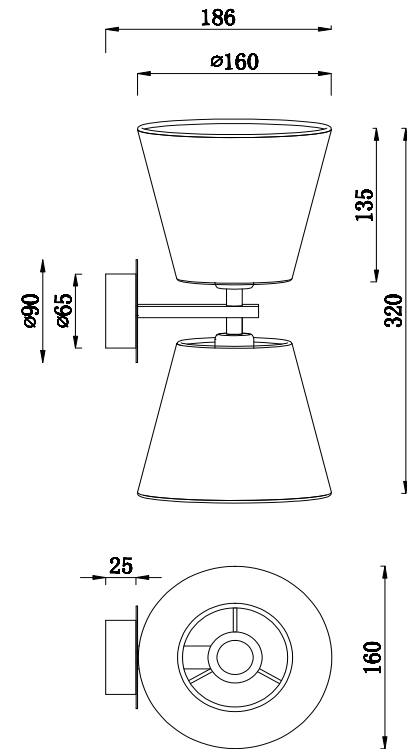

Instruction

MOD009WL-02N

2 x E14 (40W)

Model: MOD009WL-02N
Collection: Modern
Series: Tarrasa

Wall Lamps