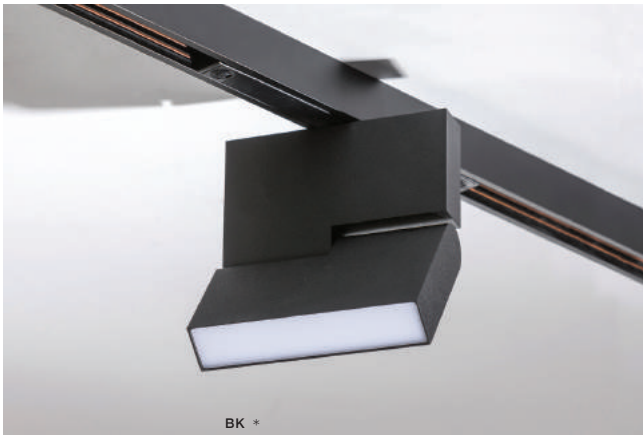

ALDO TRACK

Track Magnetic

BK *

ALDO TRACK MAGNETIC 12W MILKY120 3000K

LED integrated

voltage: 48V

LED 12W 900lm 3000K

IP20

technical specification

installation: Track Magnetic – 52 or 27

beam angle: 120°

COLOUR / NEW INDEX NO.

- WHITE (WH) **AZ4626**
- BLACK (BK) **AZ4625**

WH *

ALDO TRACK MAGNETIC 12W POINTS60 3000K / 4000K

LED integrated

voltage: 48V

LED 12W 1300lm 3000K

IP20

LED 12W 1300lm 4000K

technical specification

installation: Track Magnetic – 52 or 27

beam angle: 60°

COLOUR / NEW INDEX NO.