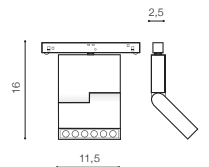

* - EXPLANATION SHORTCUT PAGE 2 (E)