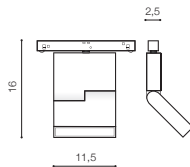

technical specification

installation: Track Magnetic – 52 or 27

beam angle: 120°

COLOUR / NEW INDEX NO.

- WHITE (WH) **AZ4626**
- BLACK (BK) **AZ4625**

WH *

ALDO TRACK MAGNETIC 12W POINTS60 3000K / 4000K

LED integrated

voltage: 48V

LED 12W 1300lm 3000K

IP20

LED 12W 1300lm 4000K

technical specification

installation: Track Magnetic – 52 or 27

beam angle: 60°

COLOUR / NEW INDEX NO.