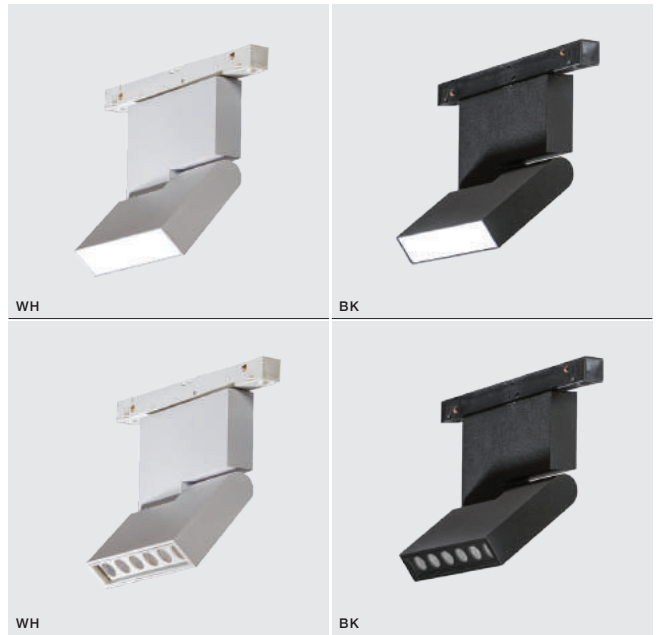

ALDO TRACK

Track Magnetic

BK *

ALDO TRACK MAGNETIC 12W MILKY120 3000K

LED integrated

voltage: 48V

LED 12W 900lm 3000K

IP20

technical specification

installation: Track Magnetic – 52 or 27

beam angle: 120°

COLOUR / NEW INDEX NO.

- WHITE (WH) **AZ4626**
- BLACK (BK) **AZ4625**

WH *

ALDO TRACK MAGNETIC 12W POINTS60 3000K / 4000K

LED integrated

voltage: 48V

LED 12W 1300lm 3000K

IP20

LED 12W 1300lm 4000K

technical specification

installation: Track Magnetic – 52 or 27

beam angle: 60°

COLOUR / NEW INDEX NO.